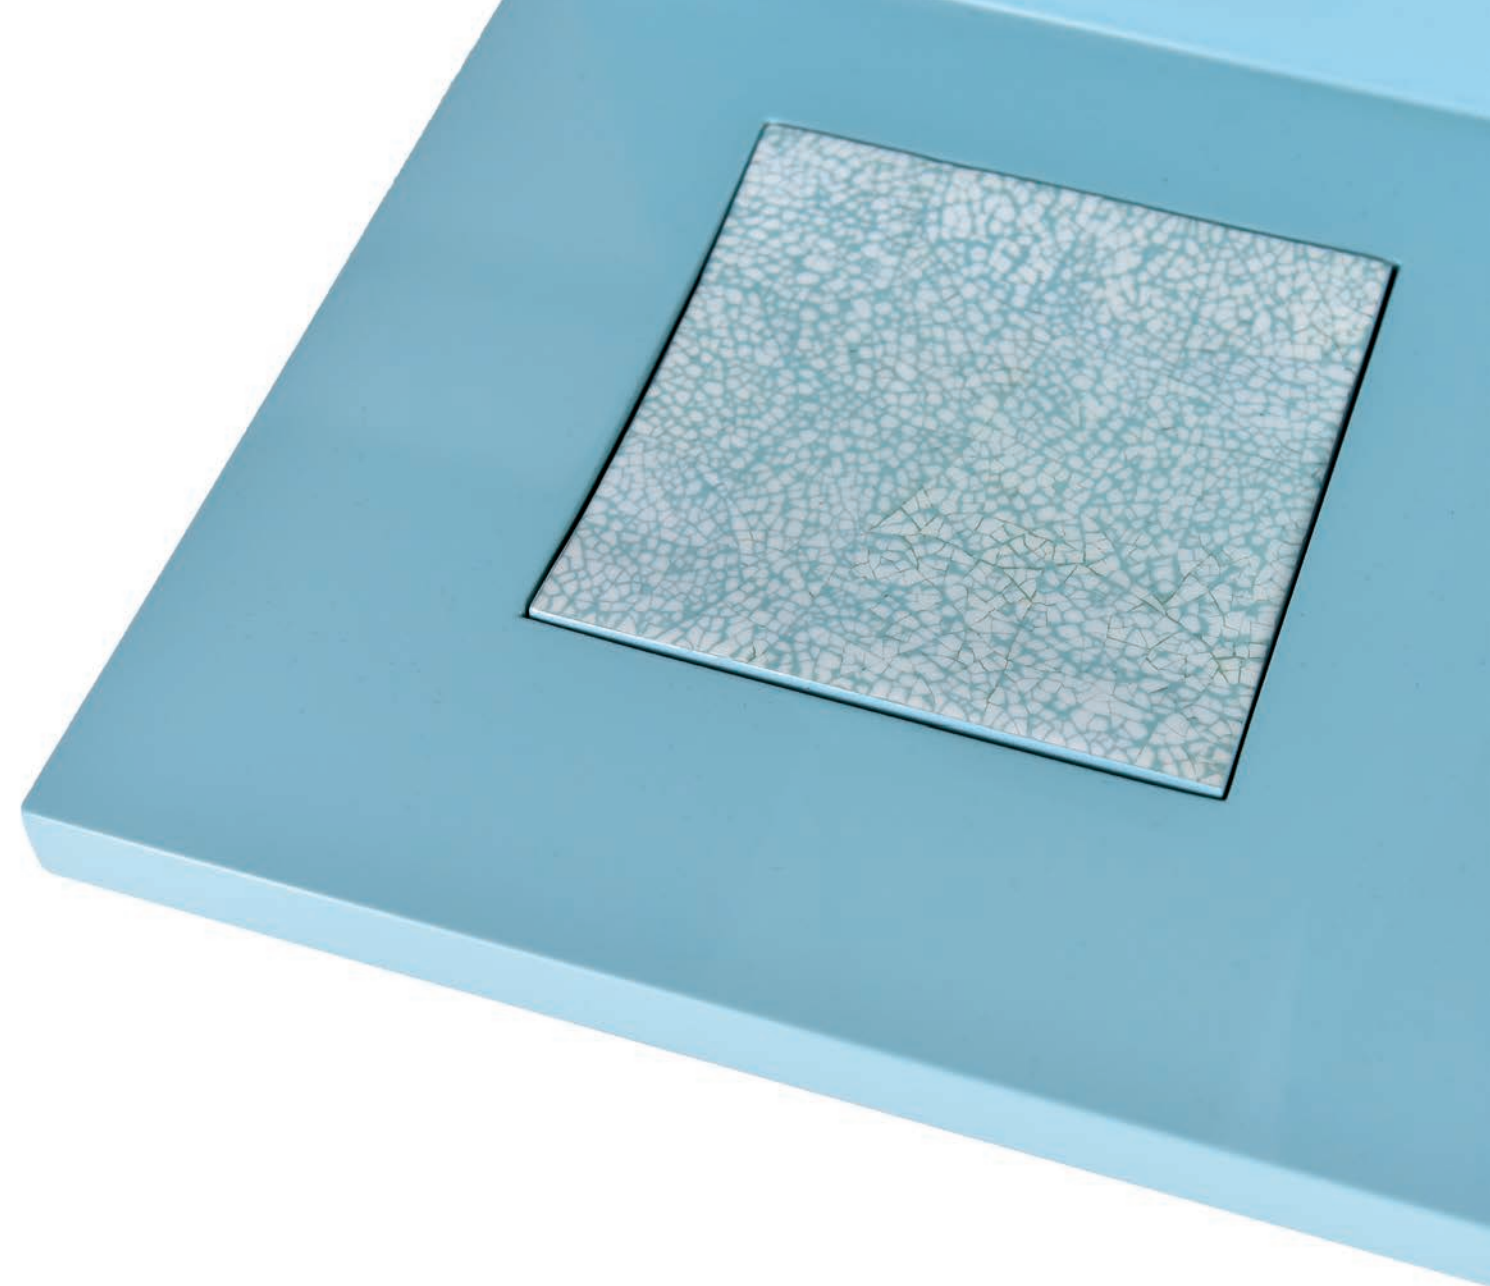

ERIC
BRAND

Lacquer
Lighting &
Accessories

Green Heart Lacquer Box

cover image:
Lacquer Triangle Lamp / LT-26

ERIC
BRAND

Lacquerware brings instant drama and timeless elegance to an interior. With a history spanning more than 4,000 years, lacquerware's painstaking, multi-layered process produces a finish that is lightweight, durable, and richly colored, making it both functional and beautiful.

ericbrand.com

eggshell inlay detail

unique patterns

Lacquer Tray - Beige & Gold / ACC - 46

Lacquer Tray - Cream & Gold / ACC-52

Lacquer Decorative Box - Geometric / ACC-43

Lacquer Flip-Lid Box / ACC-45

Lacquer Square Lamp - Ruby Red / LT-25