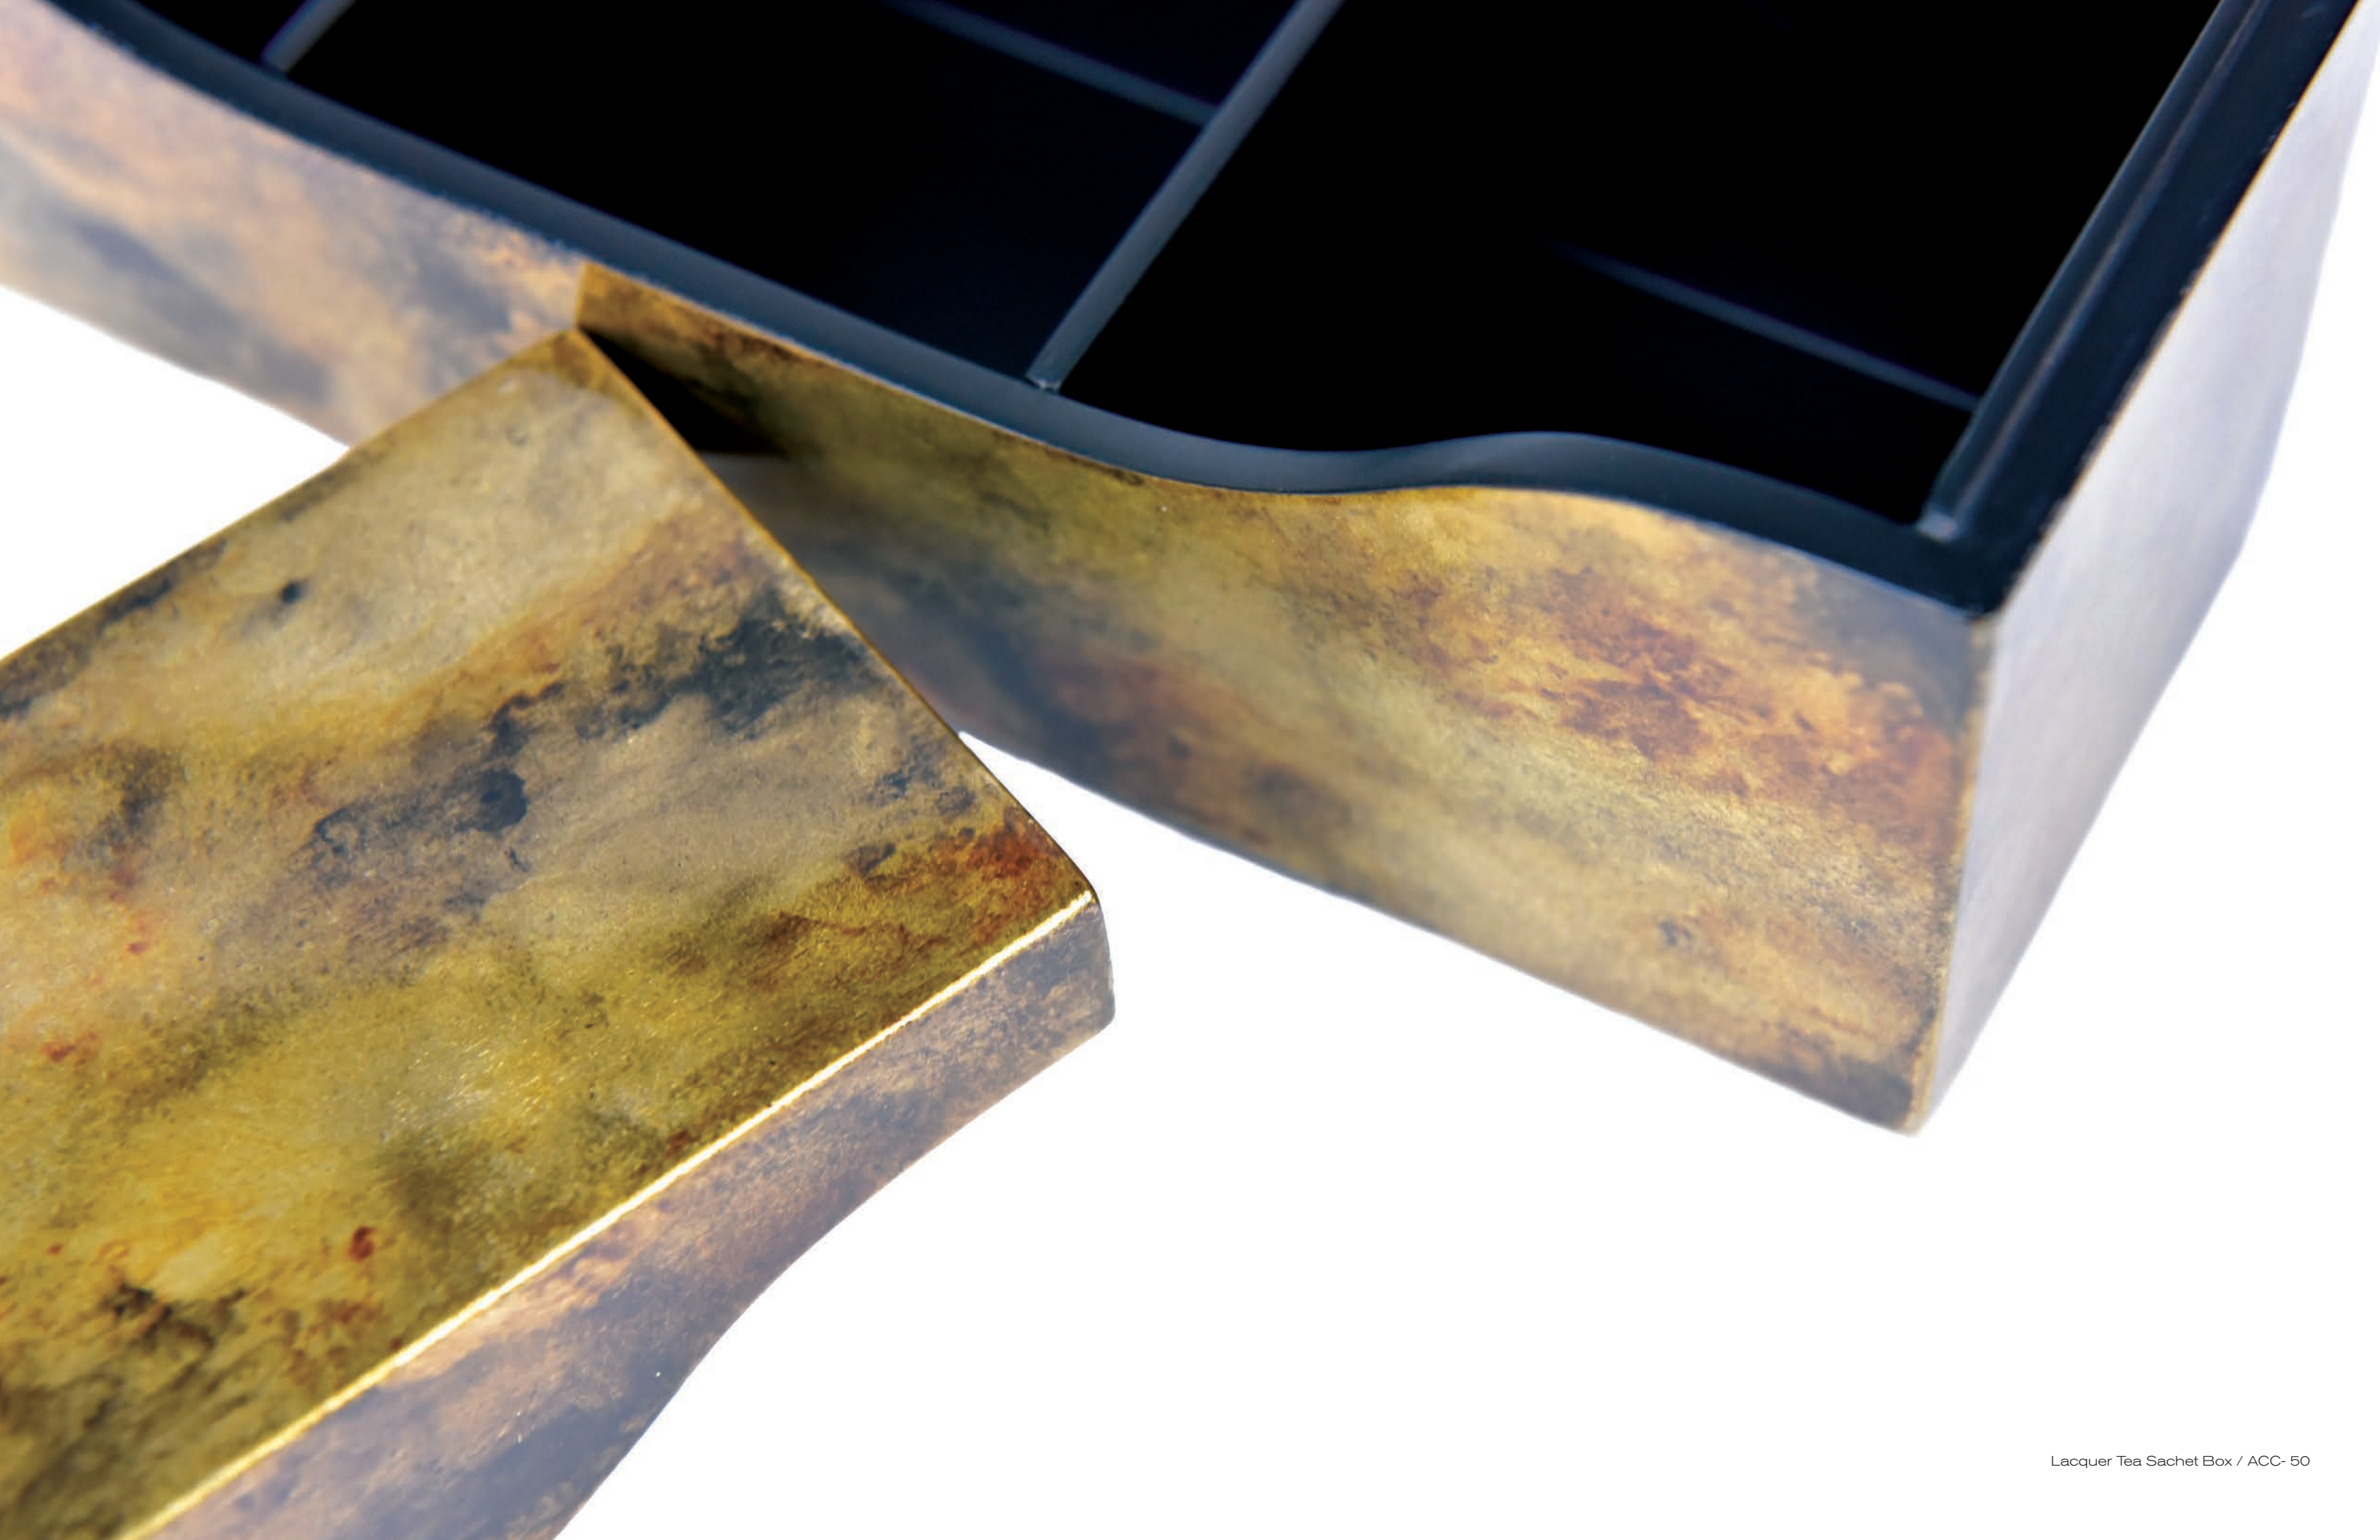

ERIC
BRAND

Lacquer
Lighting &
Accessories

Green Heart Lacquer Box

cover image:
Lacquer Triangle Lamp / LT-26

ERIC
BRAND

Lacquerware brings instant drama and timeless elegance to an interior. With a history spanning more than 4,000 years, lacquerware's painstaking, multi-layered process produces a finish that is lightweight, durable, and richly colored, making it both functional and beautiful.

ericbrand.com

eggshell inlay detail

unique patterns

Lacquer Tray - Beige & Gold / ACC - 46

Lacquer Tray - Cream & Gold / ACC-52

Lacquer Decorative Box - Geometric / ACC-43

Lacquer Flip-Lid Box / ACC-45

Lacquer Square Lamp - Ruby Red / LT-25