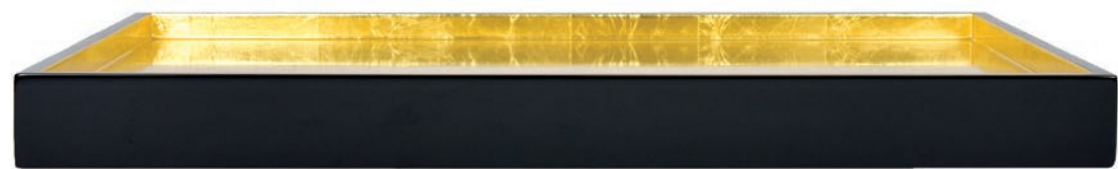

ERIC
BRAND

Lacquer
Lighting &
Accessories

Green Heart Lacquer Box

cover image:
Lacquer Triangle Lamp / LT-26

ERIC
BRAND

Lacquerware brings instant drama and timeless elegance to an interior. With a history spanning more than 4,000 years, lacquerware's painstaking, multi-layered process produces a finish that is lightweight, durable, and richly colored, making it both functional and beautiful.

ericbrand.com

eggshell inlay detail

unique patterns

Lacquer Tray - Beige & Gold / ACC - 46

Lacquer Tray - Cream & Gold / ACC-52

Lacquer Decorative Box - Geometric / ACC-43

Lacquer Flip-Lid Box / ACC-45

Lacquer Square Lamp - Ruby Red / LT-25

Lacquer Circle Lamp / LT-21

sleek designs

Lacquer Rectangle Lamp / LT-23

Lacquer Decorative Box - Fan Shaped / ACC-42

seamless craftsmanship

www.ericbrand.com

Photographs and designs pictured herein copyright © 1996 - 2026 Eric Brand.
All rights reserved. The only authorized source of this design is Eric Brand.
+1.650.259.0207 / info@ericbrand.com