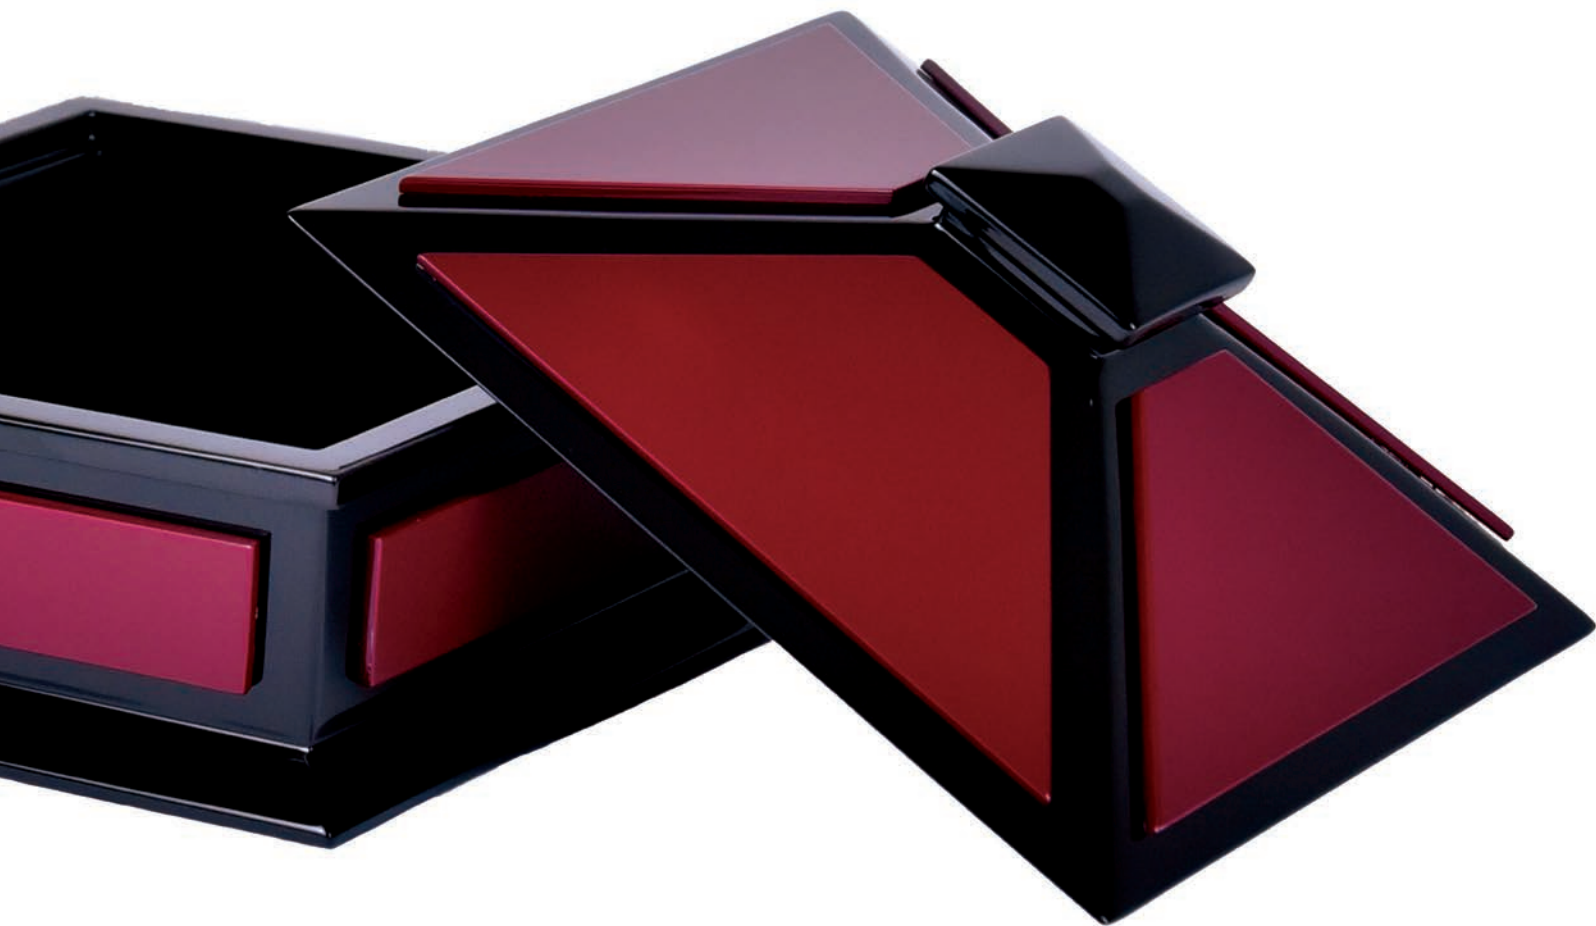

ERIC
BRAND

Lacquer
Lighting &
Accessories

Green Heart Lacquer Box

cover image:
Lacquer Triangle Lamp / LT-26

ERIC
BRAND

Lacquerware brings instant drama and timeless elegance to an interior. With a history spanning more than 4,000 years, lacquerware's painstaking, multi-layered process produces a finish that is lightweight, durable, and richly colored, making it both functional and beautiful.

ericbrand.com

eggshell inlay detail

unique patterns

Lacquer Tray - Beige & Gold / ACC - 46

Lacquer Tray - Cream & Gold / ACC-52

Lacquer Decorative Box - Geometric / ACC-43

Lacquer Flip-Lid Box / ACC-45

Lacquer Square Lamp - Ruby Red / LT-25