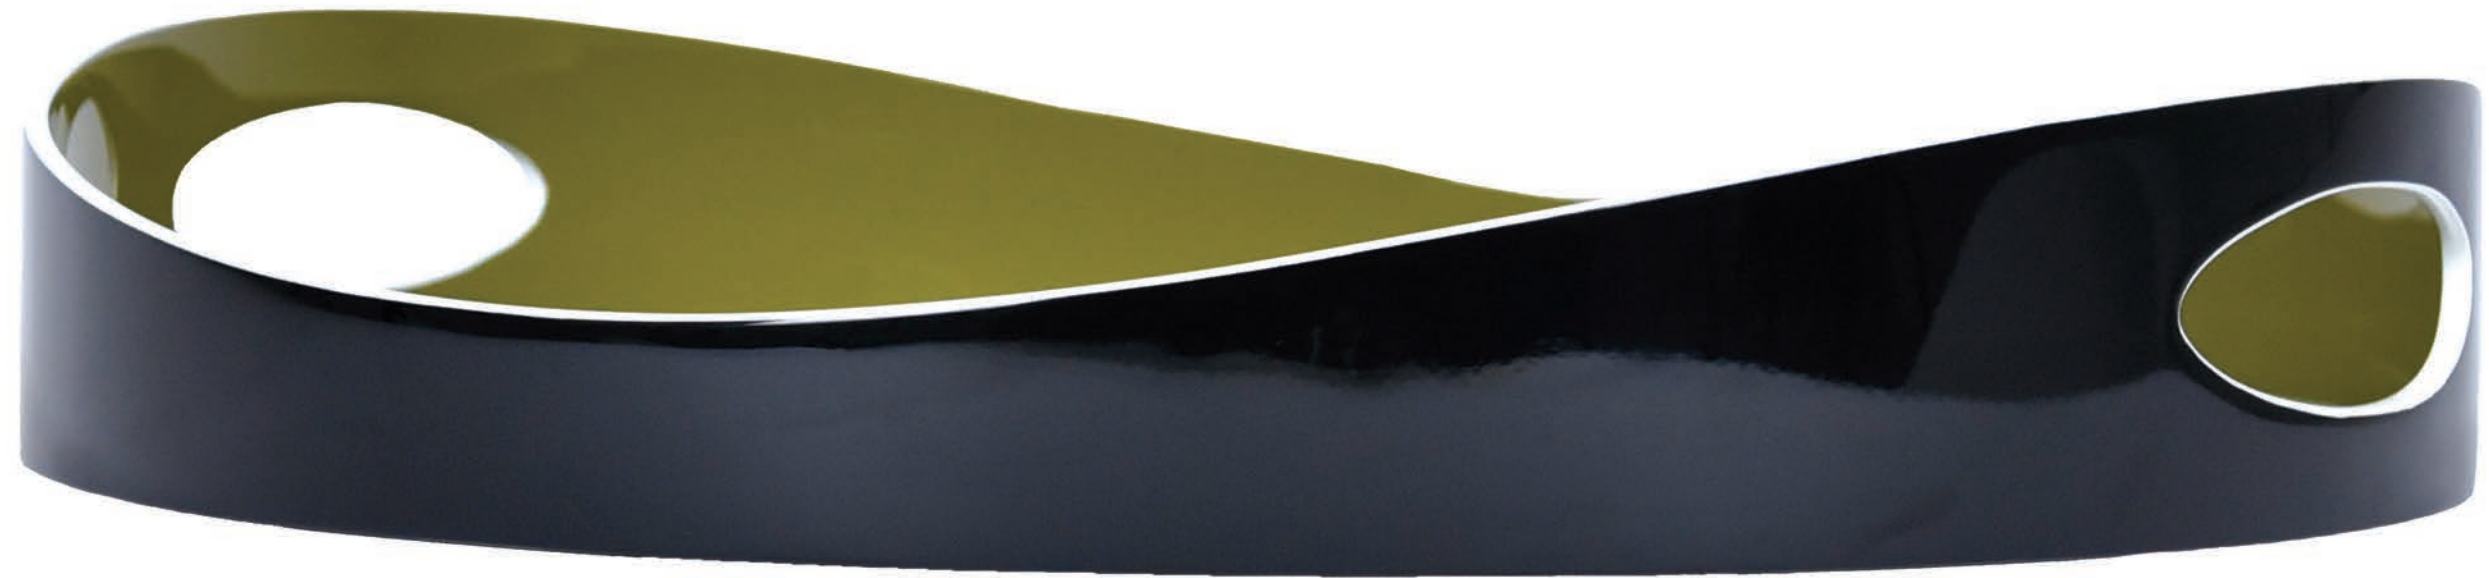

sleek designs