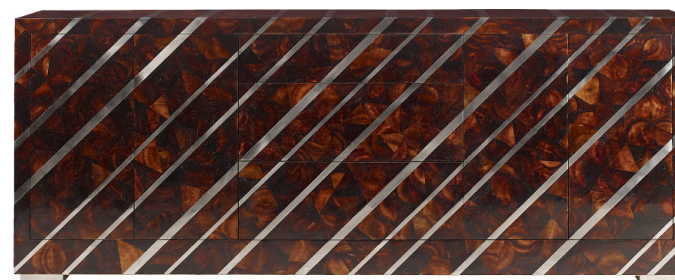

ERIC
BRAND

Executive Large Cabinet

style: SE-132
width: 84"
depth: 20"
height: 34"

www.ericbrand.com