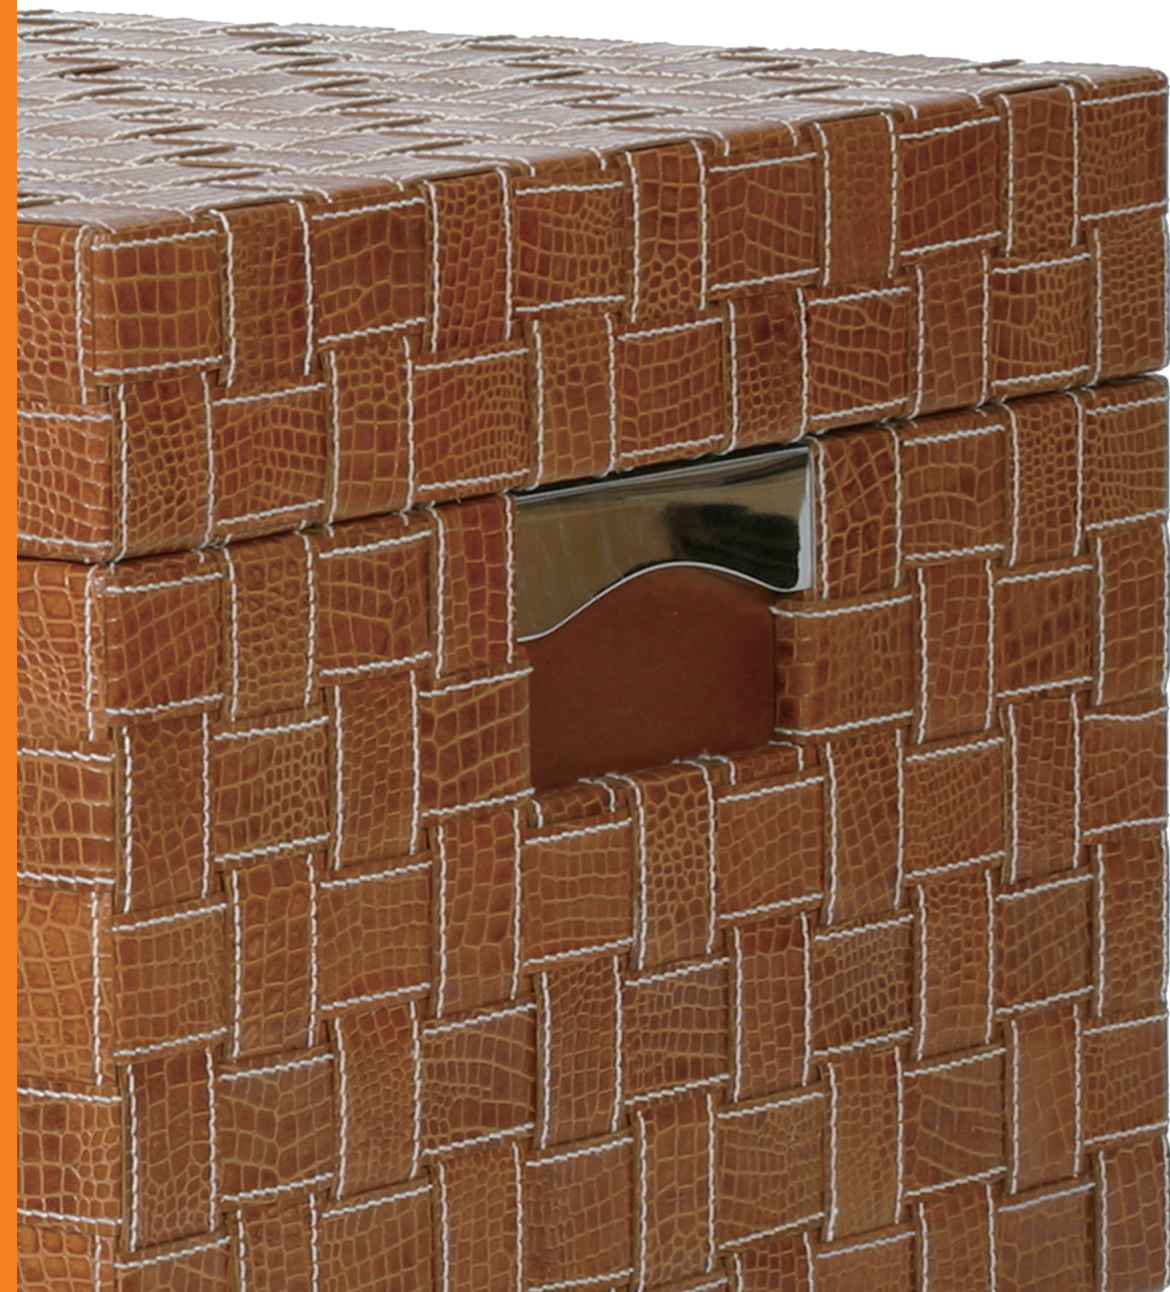

ERIC  
BRAND

**Strap Box [A] Coffee Table**

style: CT-22  
width: 38"  
depth: 24 1/2"  
height: 18 1/2"

[www.ericbrand.com](http://www.ericbrand.com)