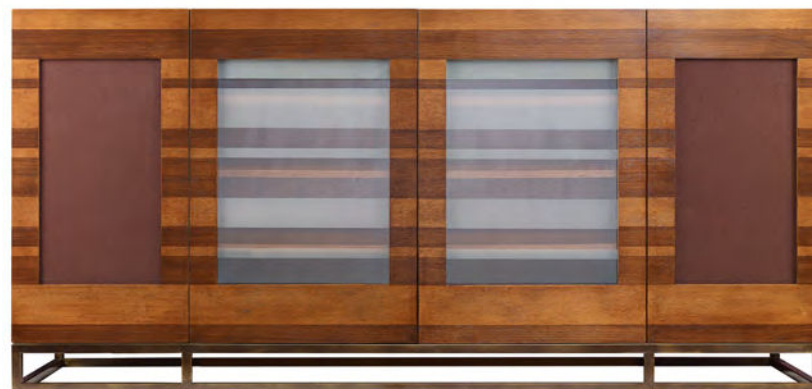

ERIC
BRAND

Great Race Entertainment Center

style: SE-114
width: 82"
depth: 24"
height: 38 3/4"

www.ericbrand.com