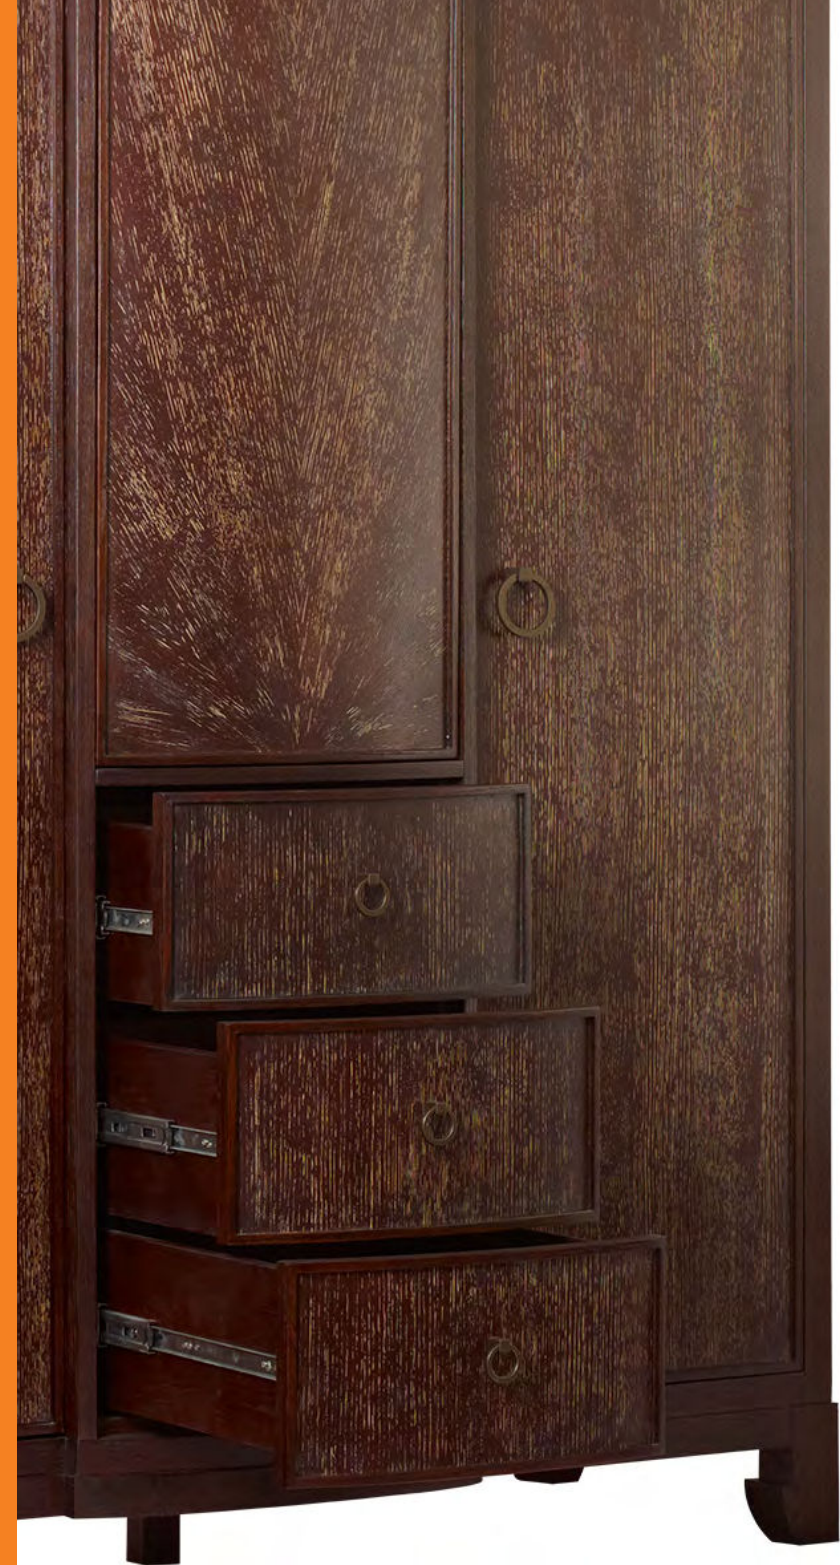

ERIC
BRAND

Longo Armoire

style: SE-111
width: 59"
depth: 25 3/8"
height: 78 3/4"

www.ericbrand.com