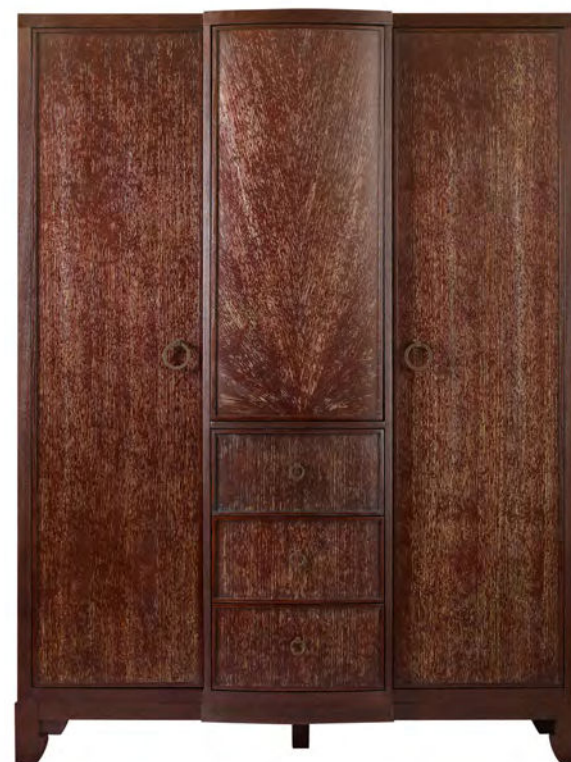

ERIC
BRAND

Longo Armoire

style: SE-111
width: 59"
depth: 25 3/8"
height: 78 3/4"

www.ericbrand.com