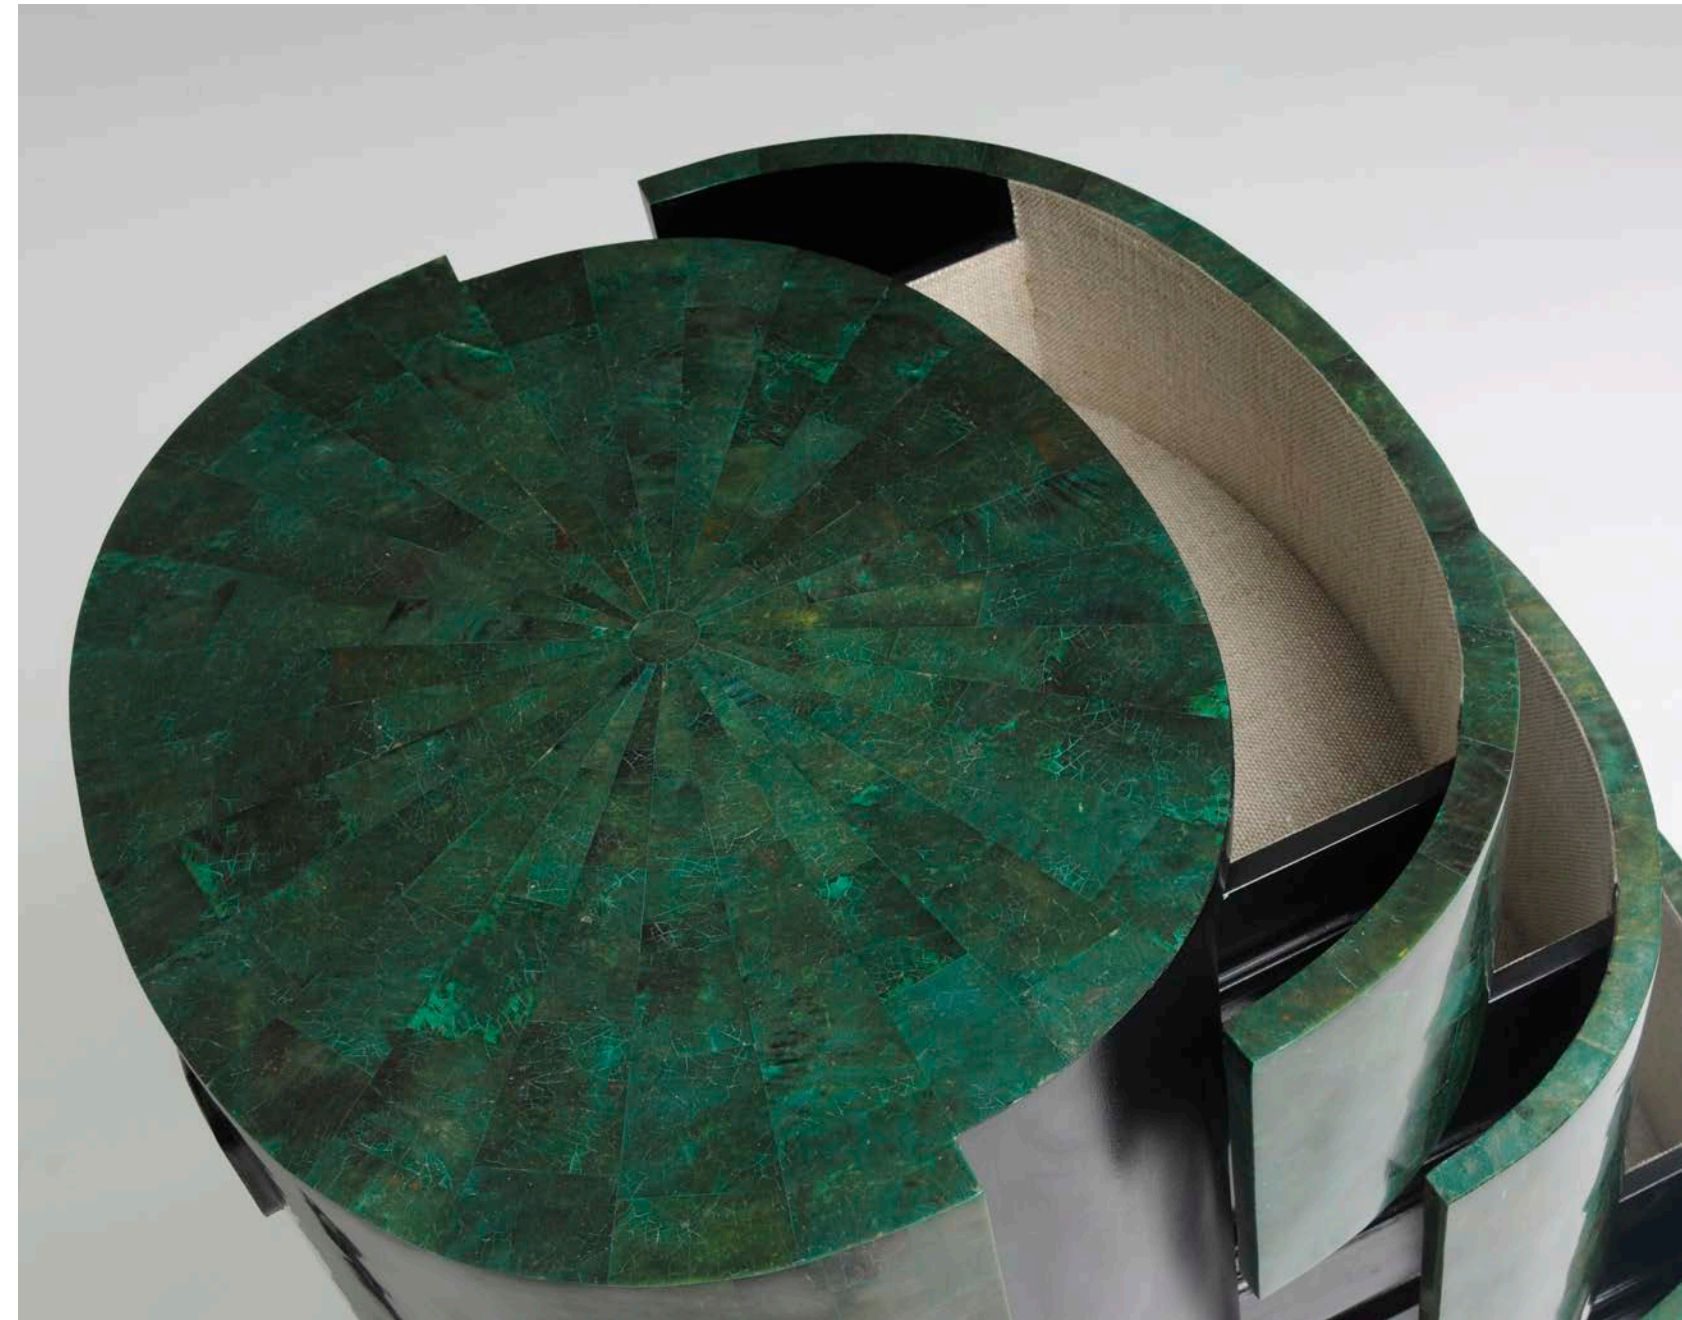

banana leaf mosaic

dyed penshell - emerald green