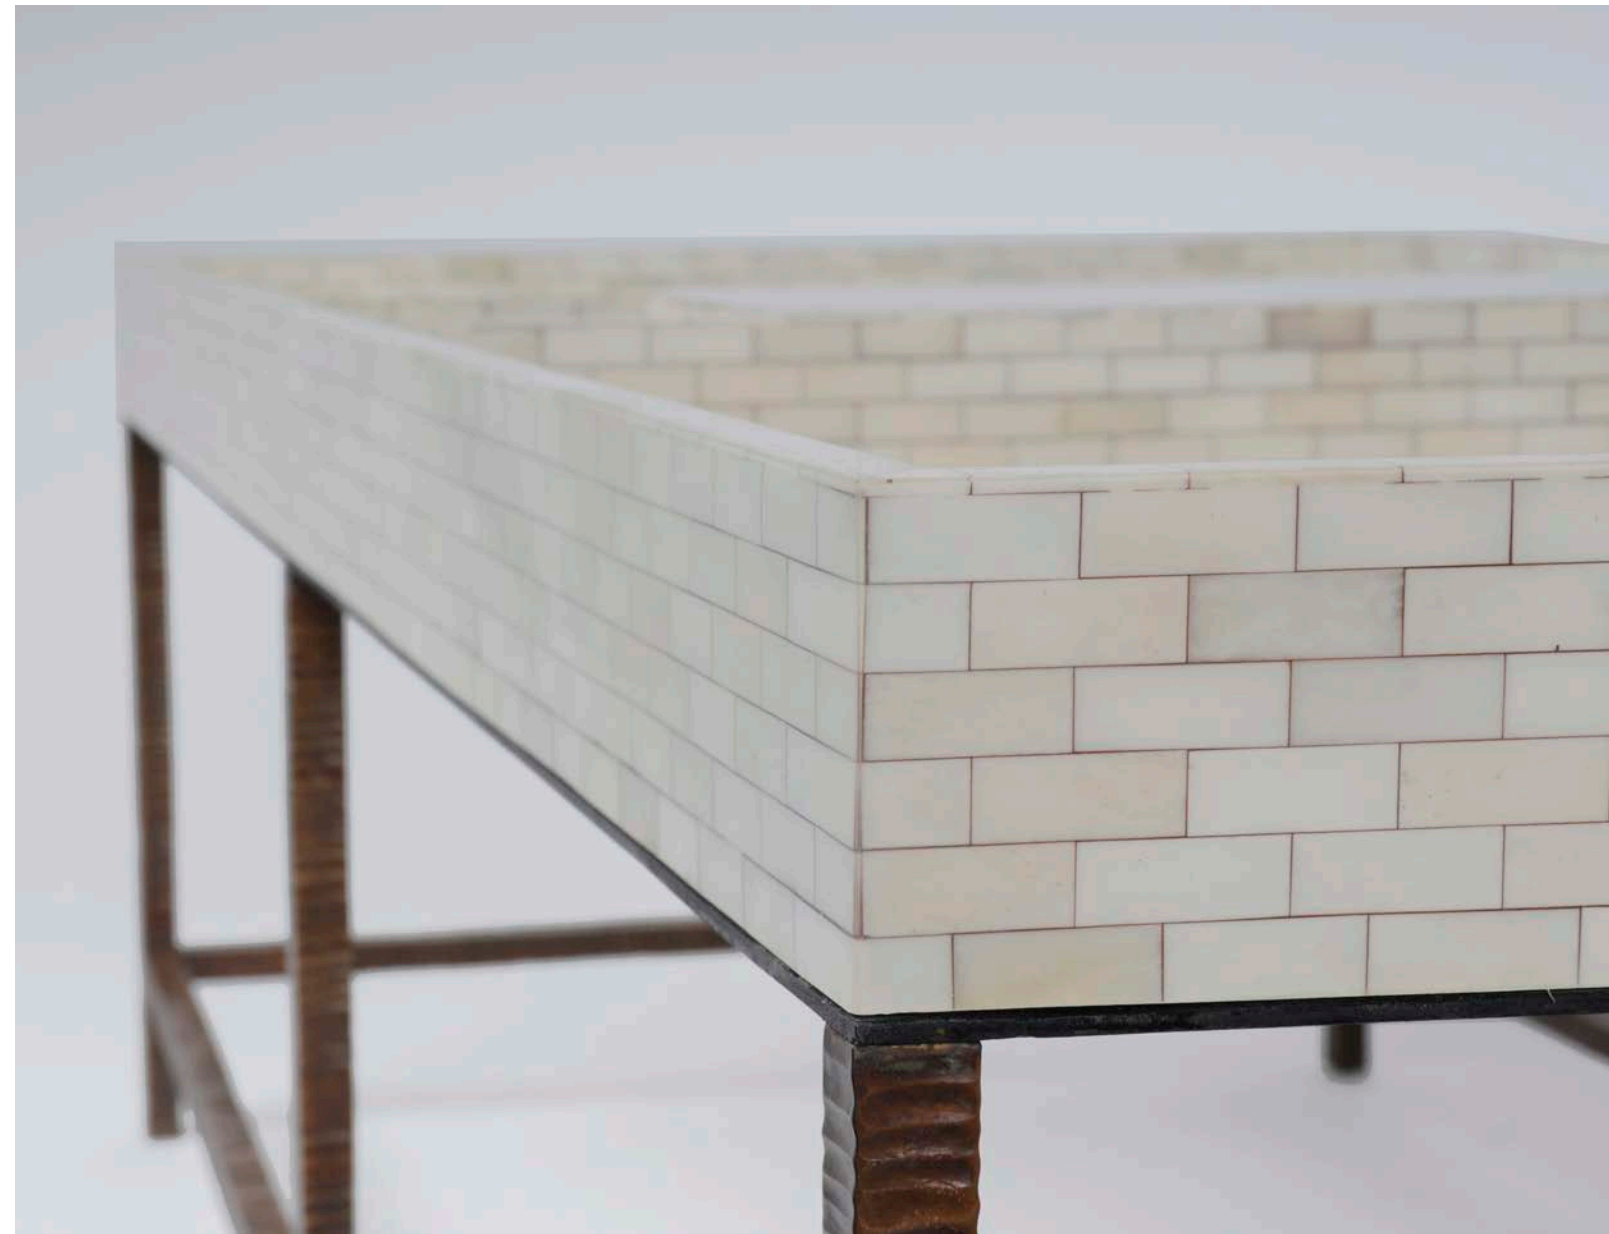

custom stone cladding on casegoods

cowbone marquetry