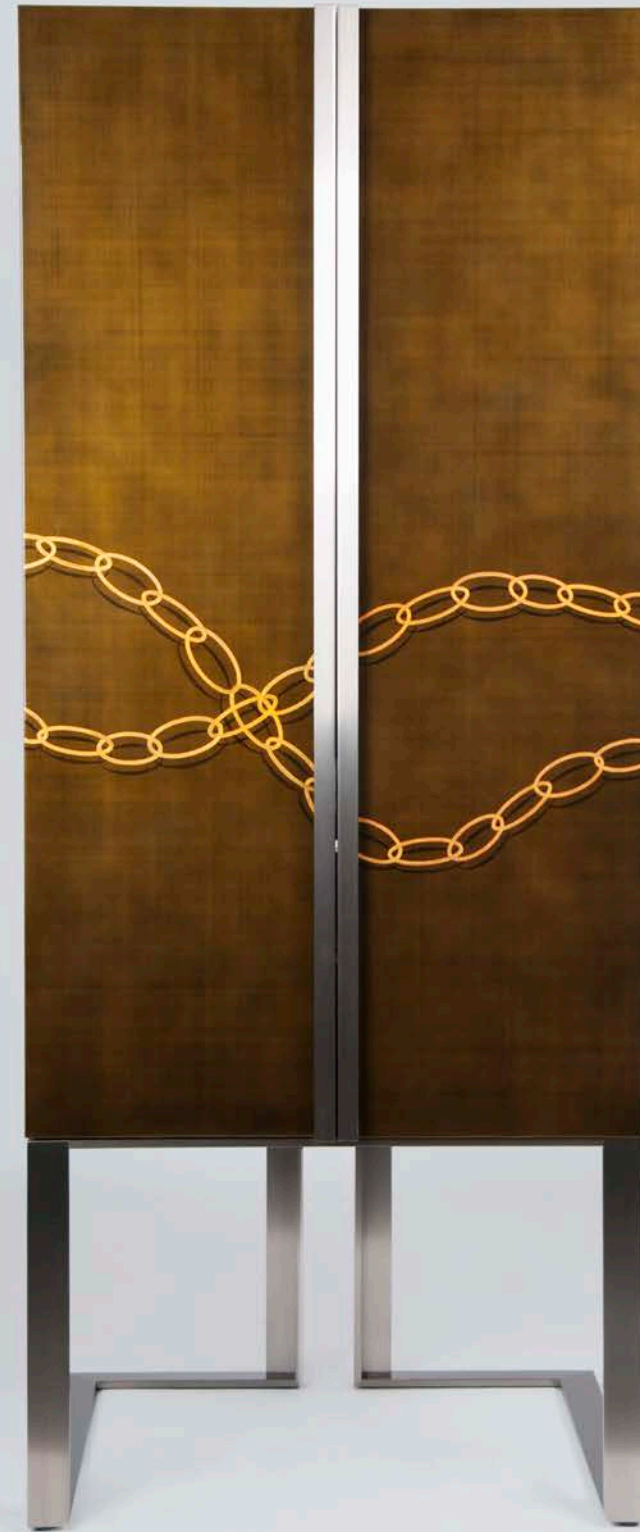

ericbrand.com

Athena Nightstand / END-17
Designed by Eric Brand

cover image:
Contemporary Entry Cabinet / SE-18
Designed by Eric Brand

hand painting

Park Hyatt, New York City, NY
Designer: Yabu Pushelberg
Purchaser: The Parker Company
Minibar realized by Eric Brand

custom pattern - hair on hide

raffia and leather wrapped

Meadowood Nightstand/End Table / END-21
Designed by Eric Brand

Nito Orto Table / OT-13
Designed by Eric Brand

banana leaf mosaic

Hoop Nightstand / END-37
Designed by Eric Brand