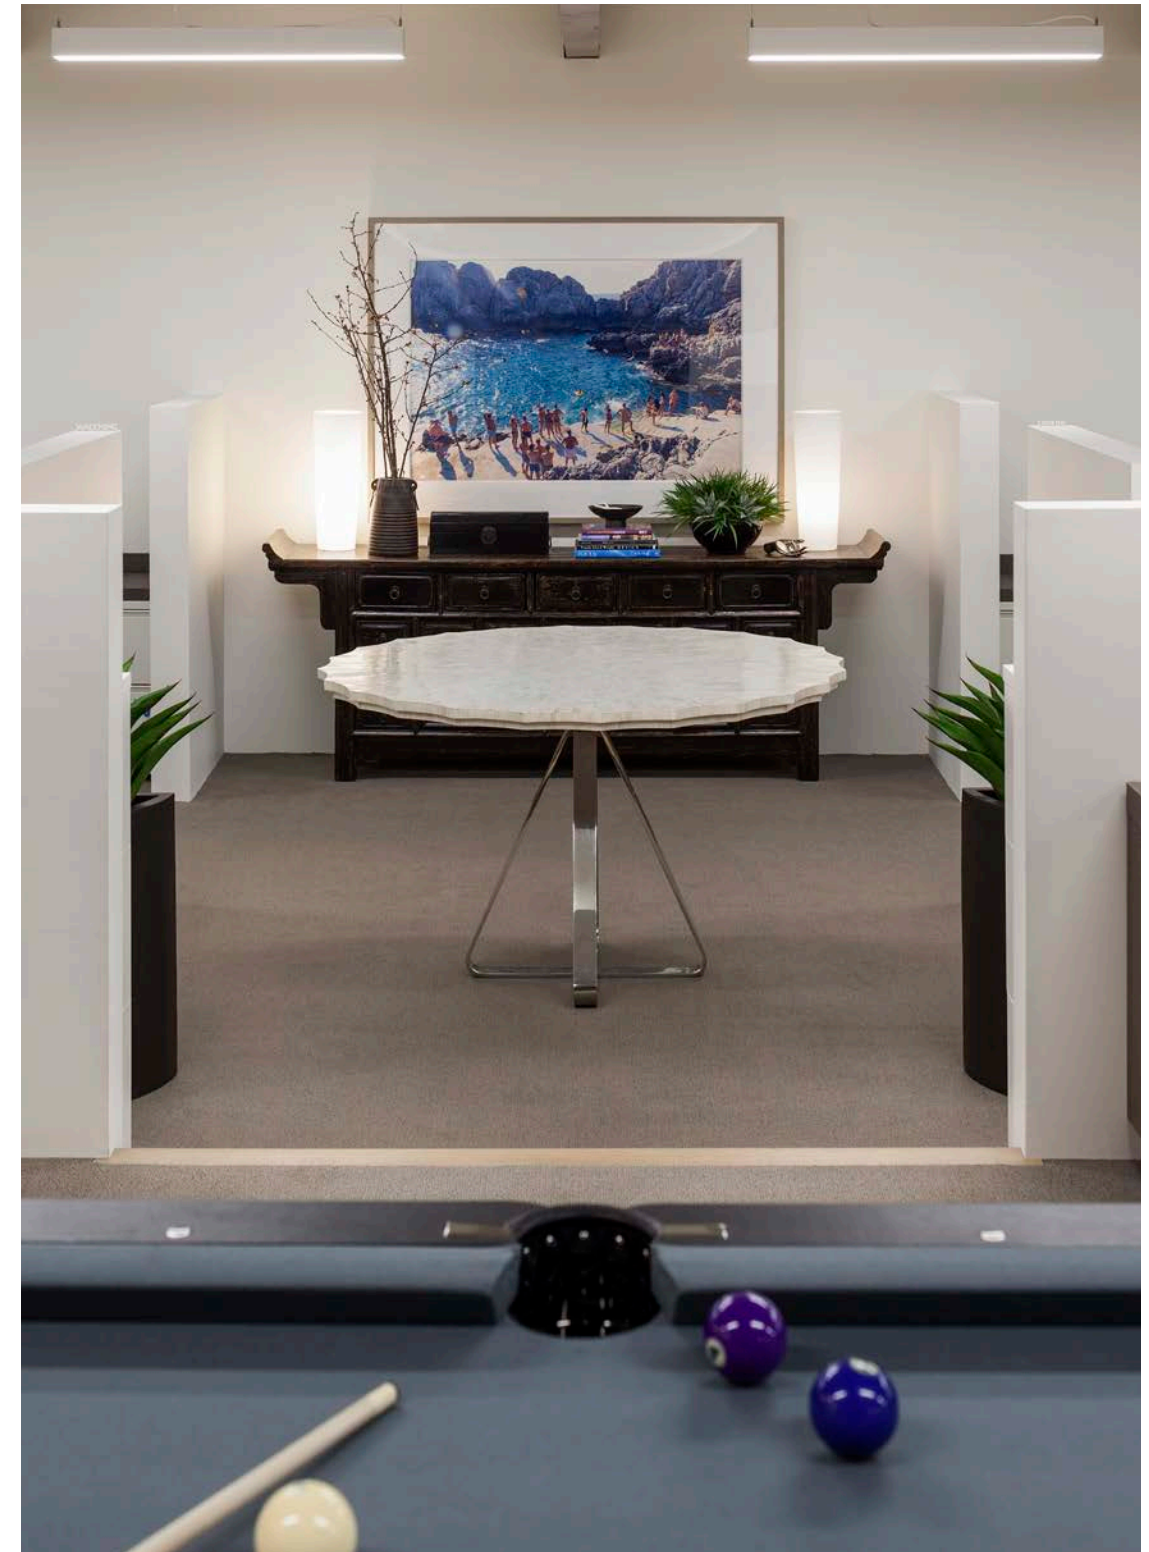

cowbone marquetry

Private Residence
Designer: TAL Studio
End table realized by Eric Brand

Classic Tray Coffee Table / CT-33
Designed by Eric Brand

shagreen inlay

St. Regis Aspen, CO
Designer: Rottet Studio
Purchaser: St. Regis
Nightstand realized by Eric Brand