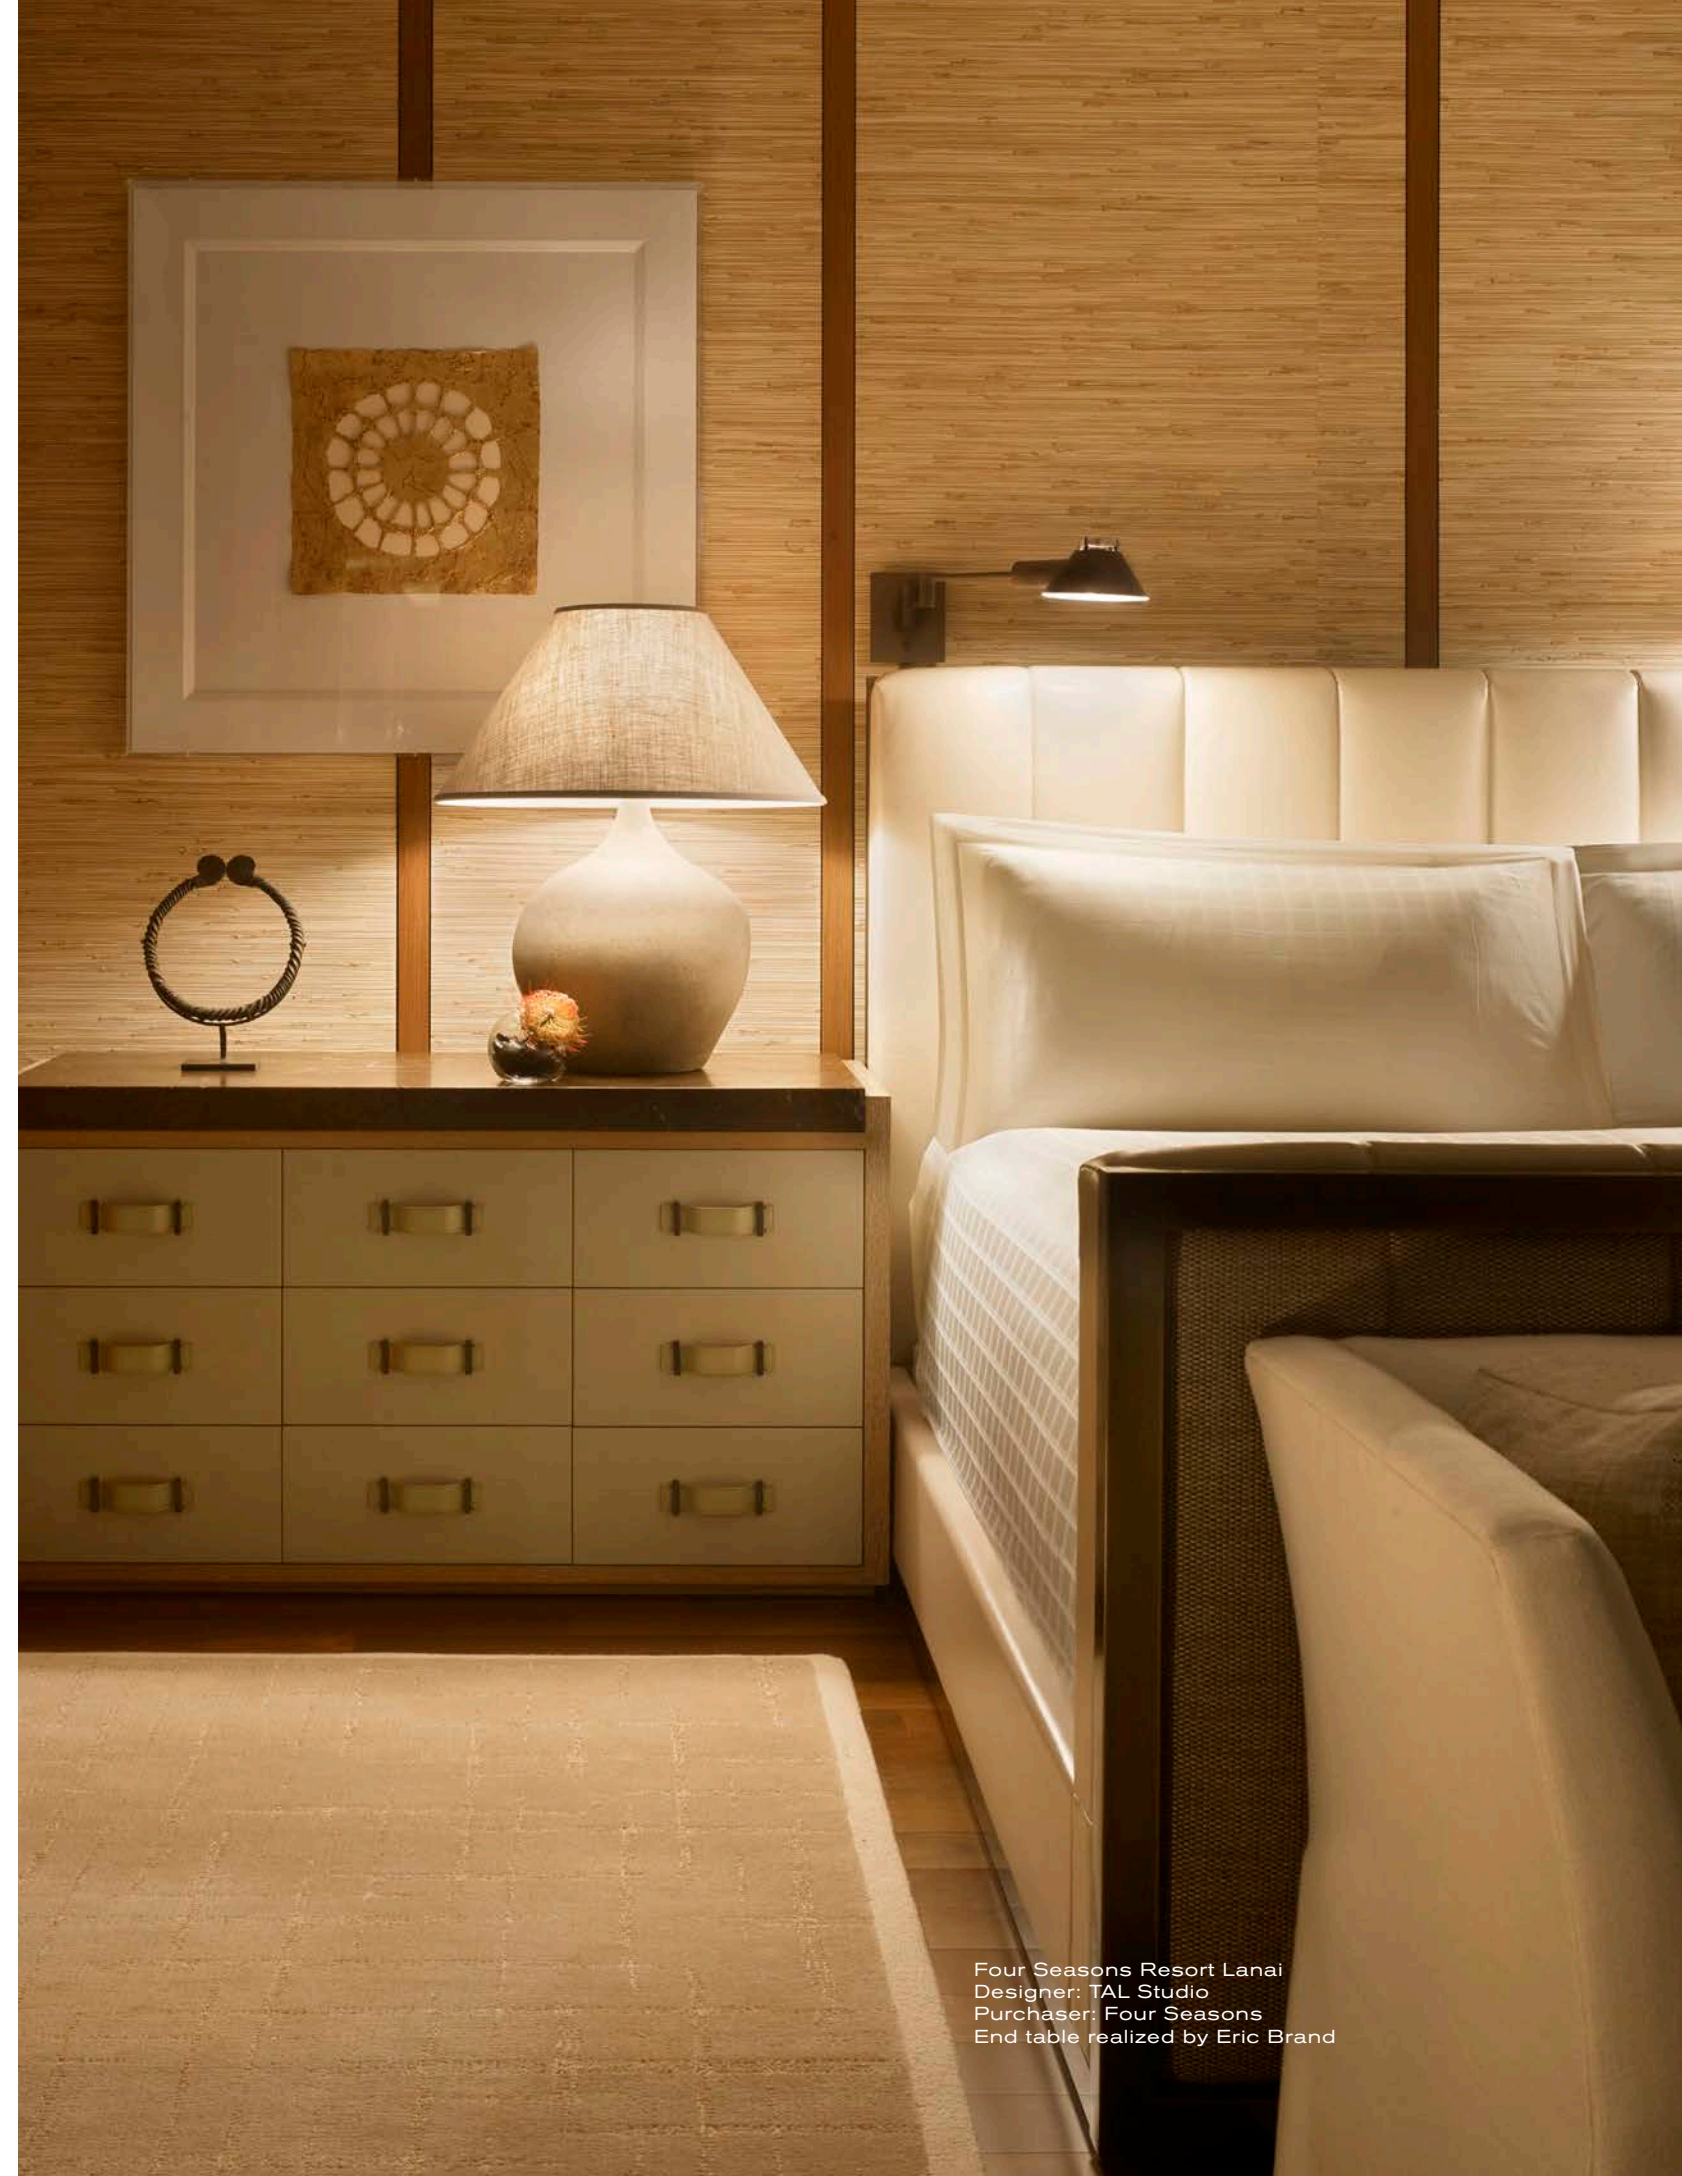

The Ritz-Carlton New Orleans, LA
Designer: Marzipan
Purchaser: The Parker Company
End table realized by Eric Brand

Four Seasons Resort Lanai
Designer: TAL Studio
Purchaser: Four Seasons
End table realized by Eric Brand