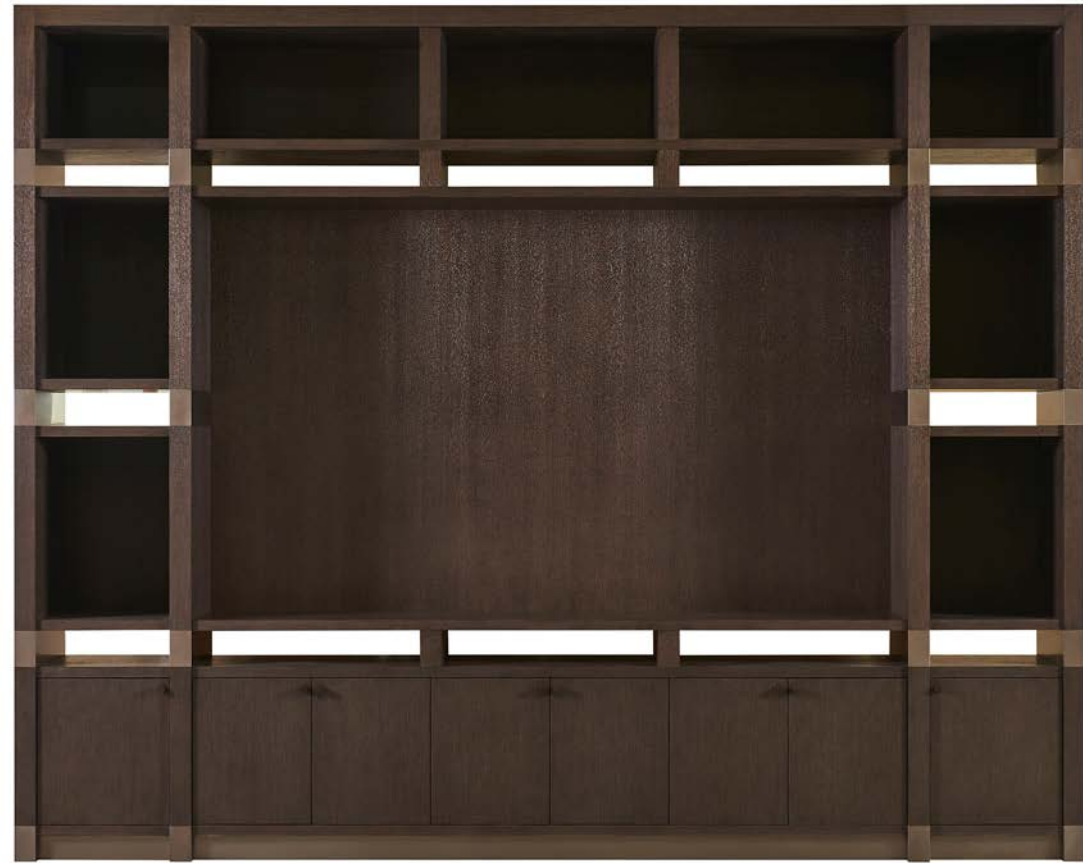

Lattice TV Unit / SE 101
Designed by Eric Brand