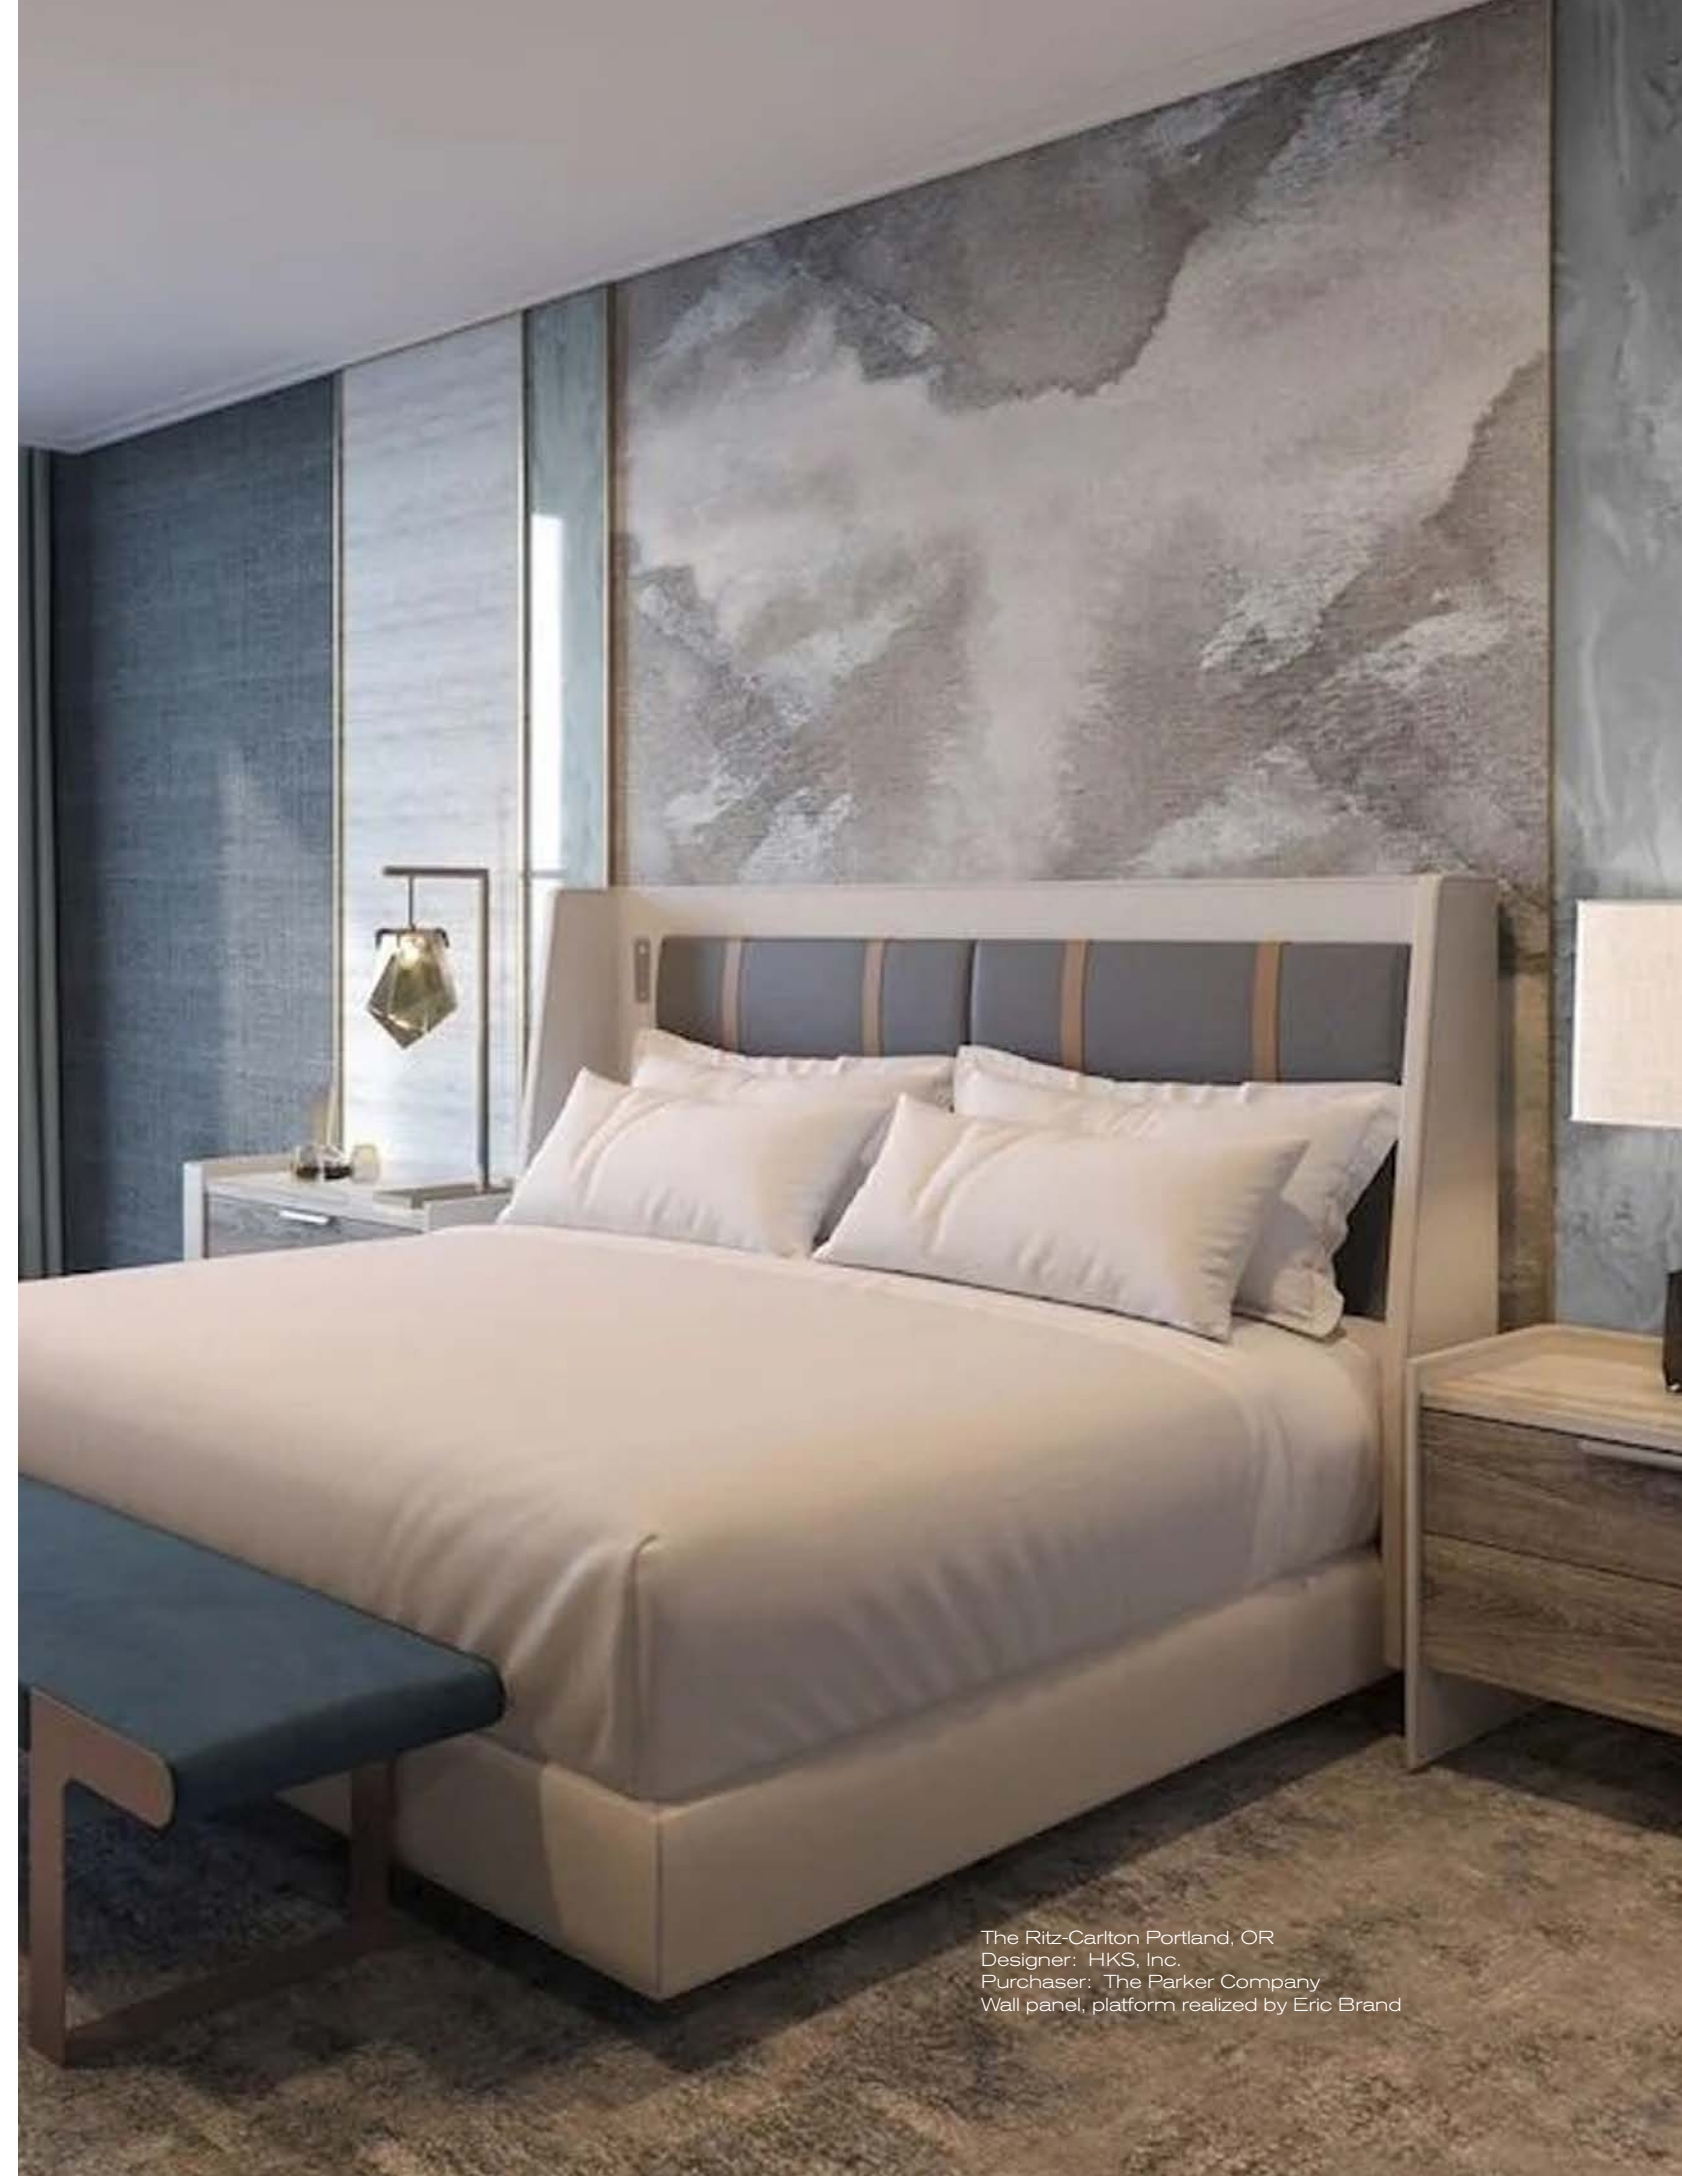

The Ritz-Carlton Portland, OR
Designer: HKS, Inc.
Purchaser: The Parker Company
Wall panel, platform realized by Eric Brand