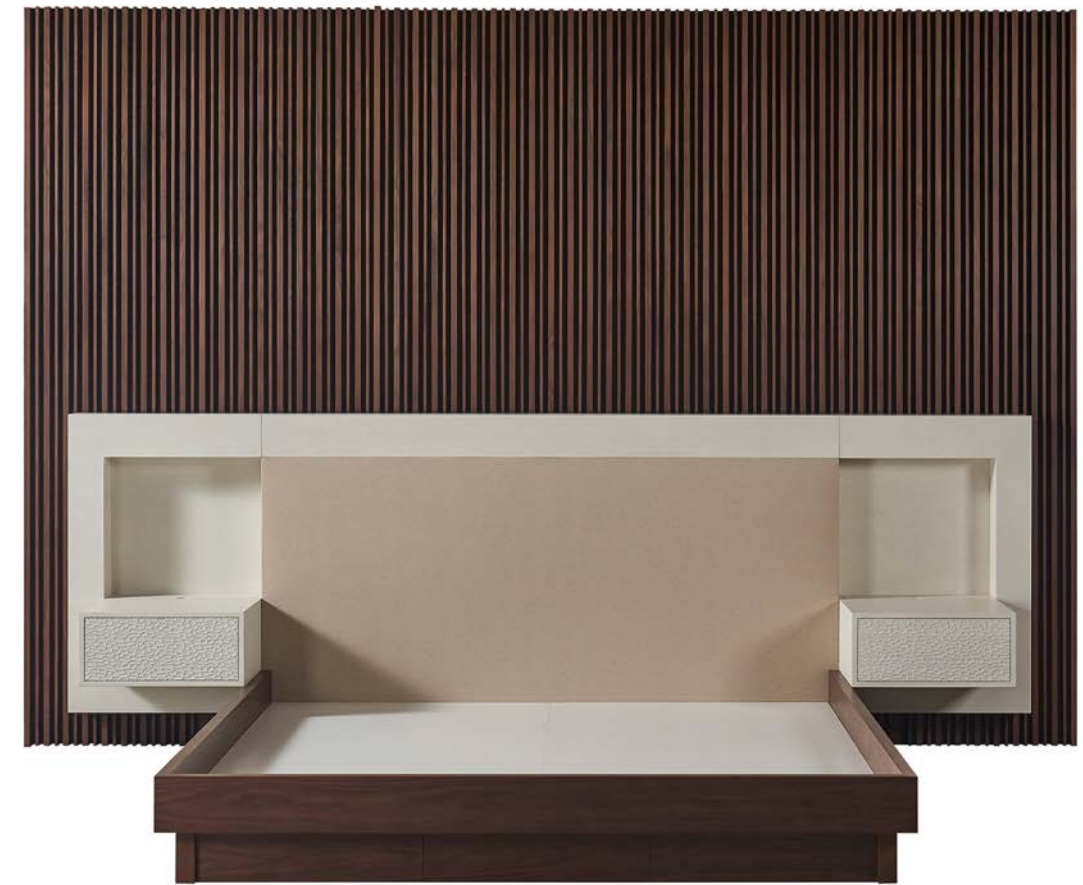

Four Seasons Hotel Las Vegas, NV
Designer: KES Studio
Purchaser: The Cardy Group
Wall panel, platform realized by Eric Brand