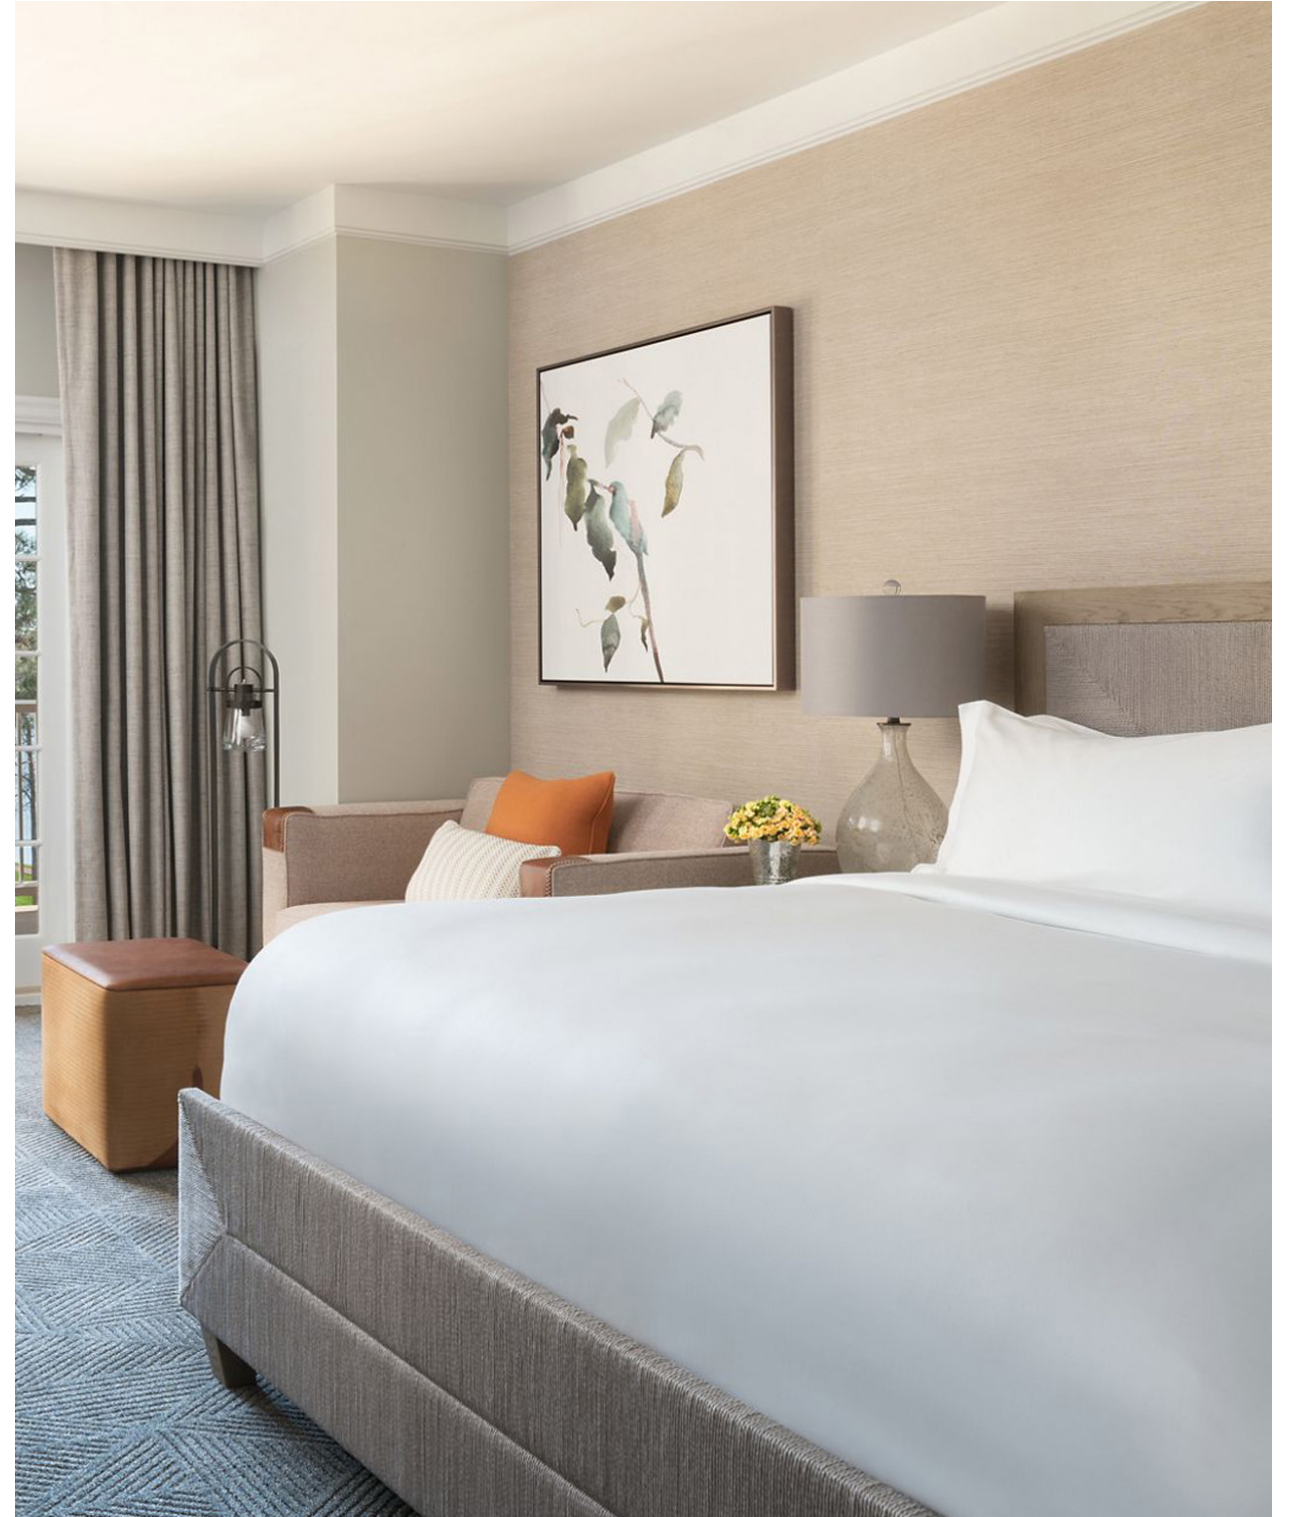

Longo Leather Bed / BD-20
Designed by Eric Brand