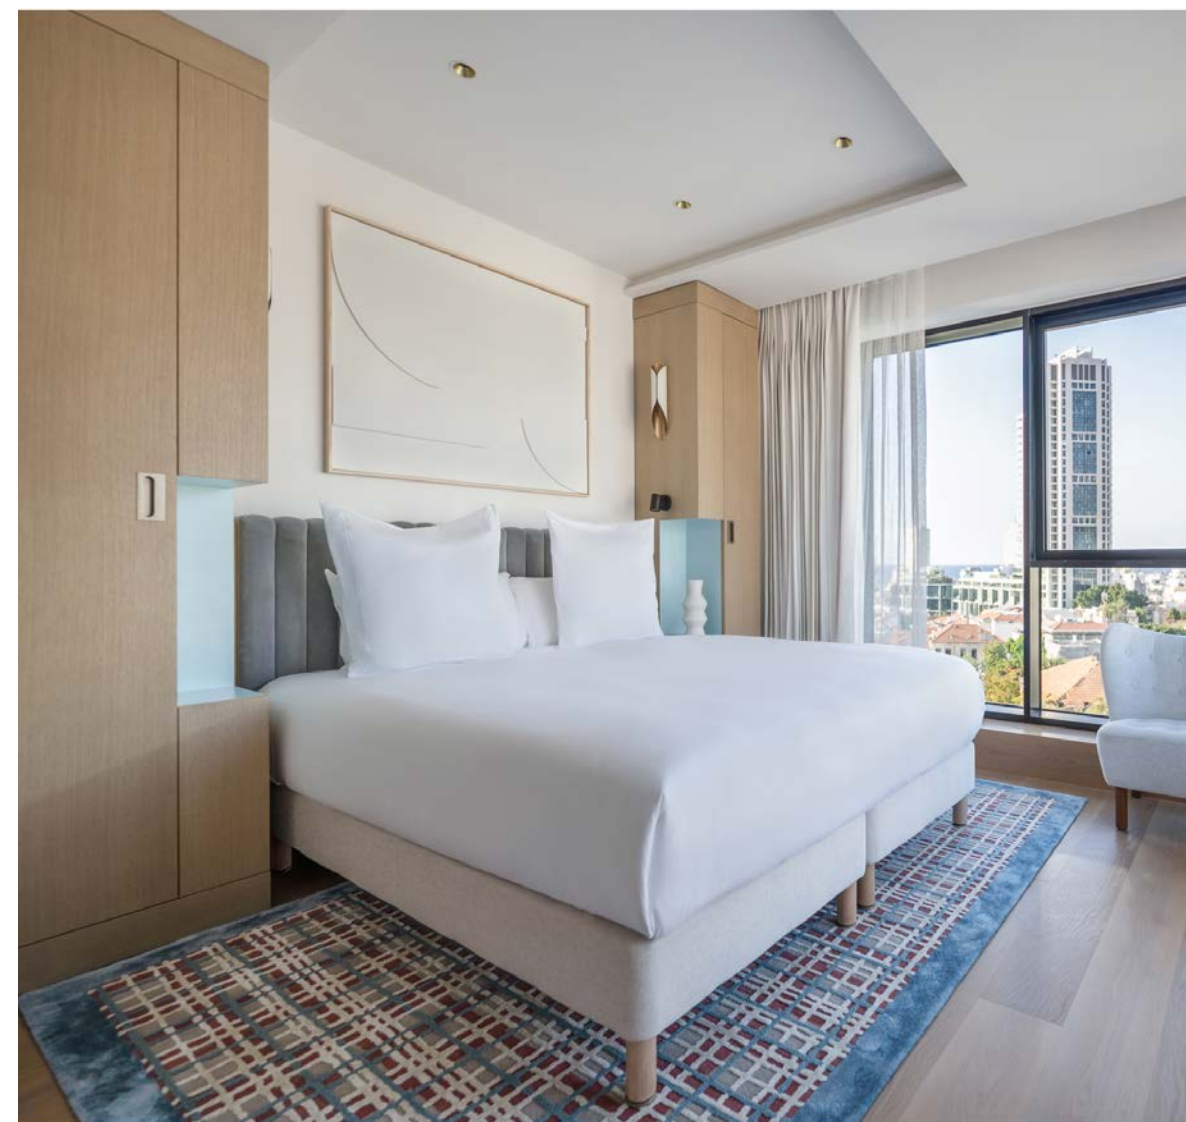

New York Bed / BD-21
Designed by Eric Brand

Elkonin Tel Aviv, Israel
Designer: Iconique Studio
Purchaser: Elkonin Hotel
Wall panel, platform realized by Eric Brand

Elkonin Tel Aviv, Israel
Designer: Iconique Studio
Purchaser: Elkonin Hotel
Wall panel, platform realized by Eric Brand

New York Bed / BD-02
Designed by Eric Brand

Rosewood, Hotel Georgia, Vancouver, B.C.
Designer: Studio Munge
Purchaser: Project 3 Sixty
Wall panel, platform realized by Eric Brand

Gracie Bed / BD-11
Designed by Eric Brand