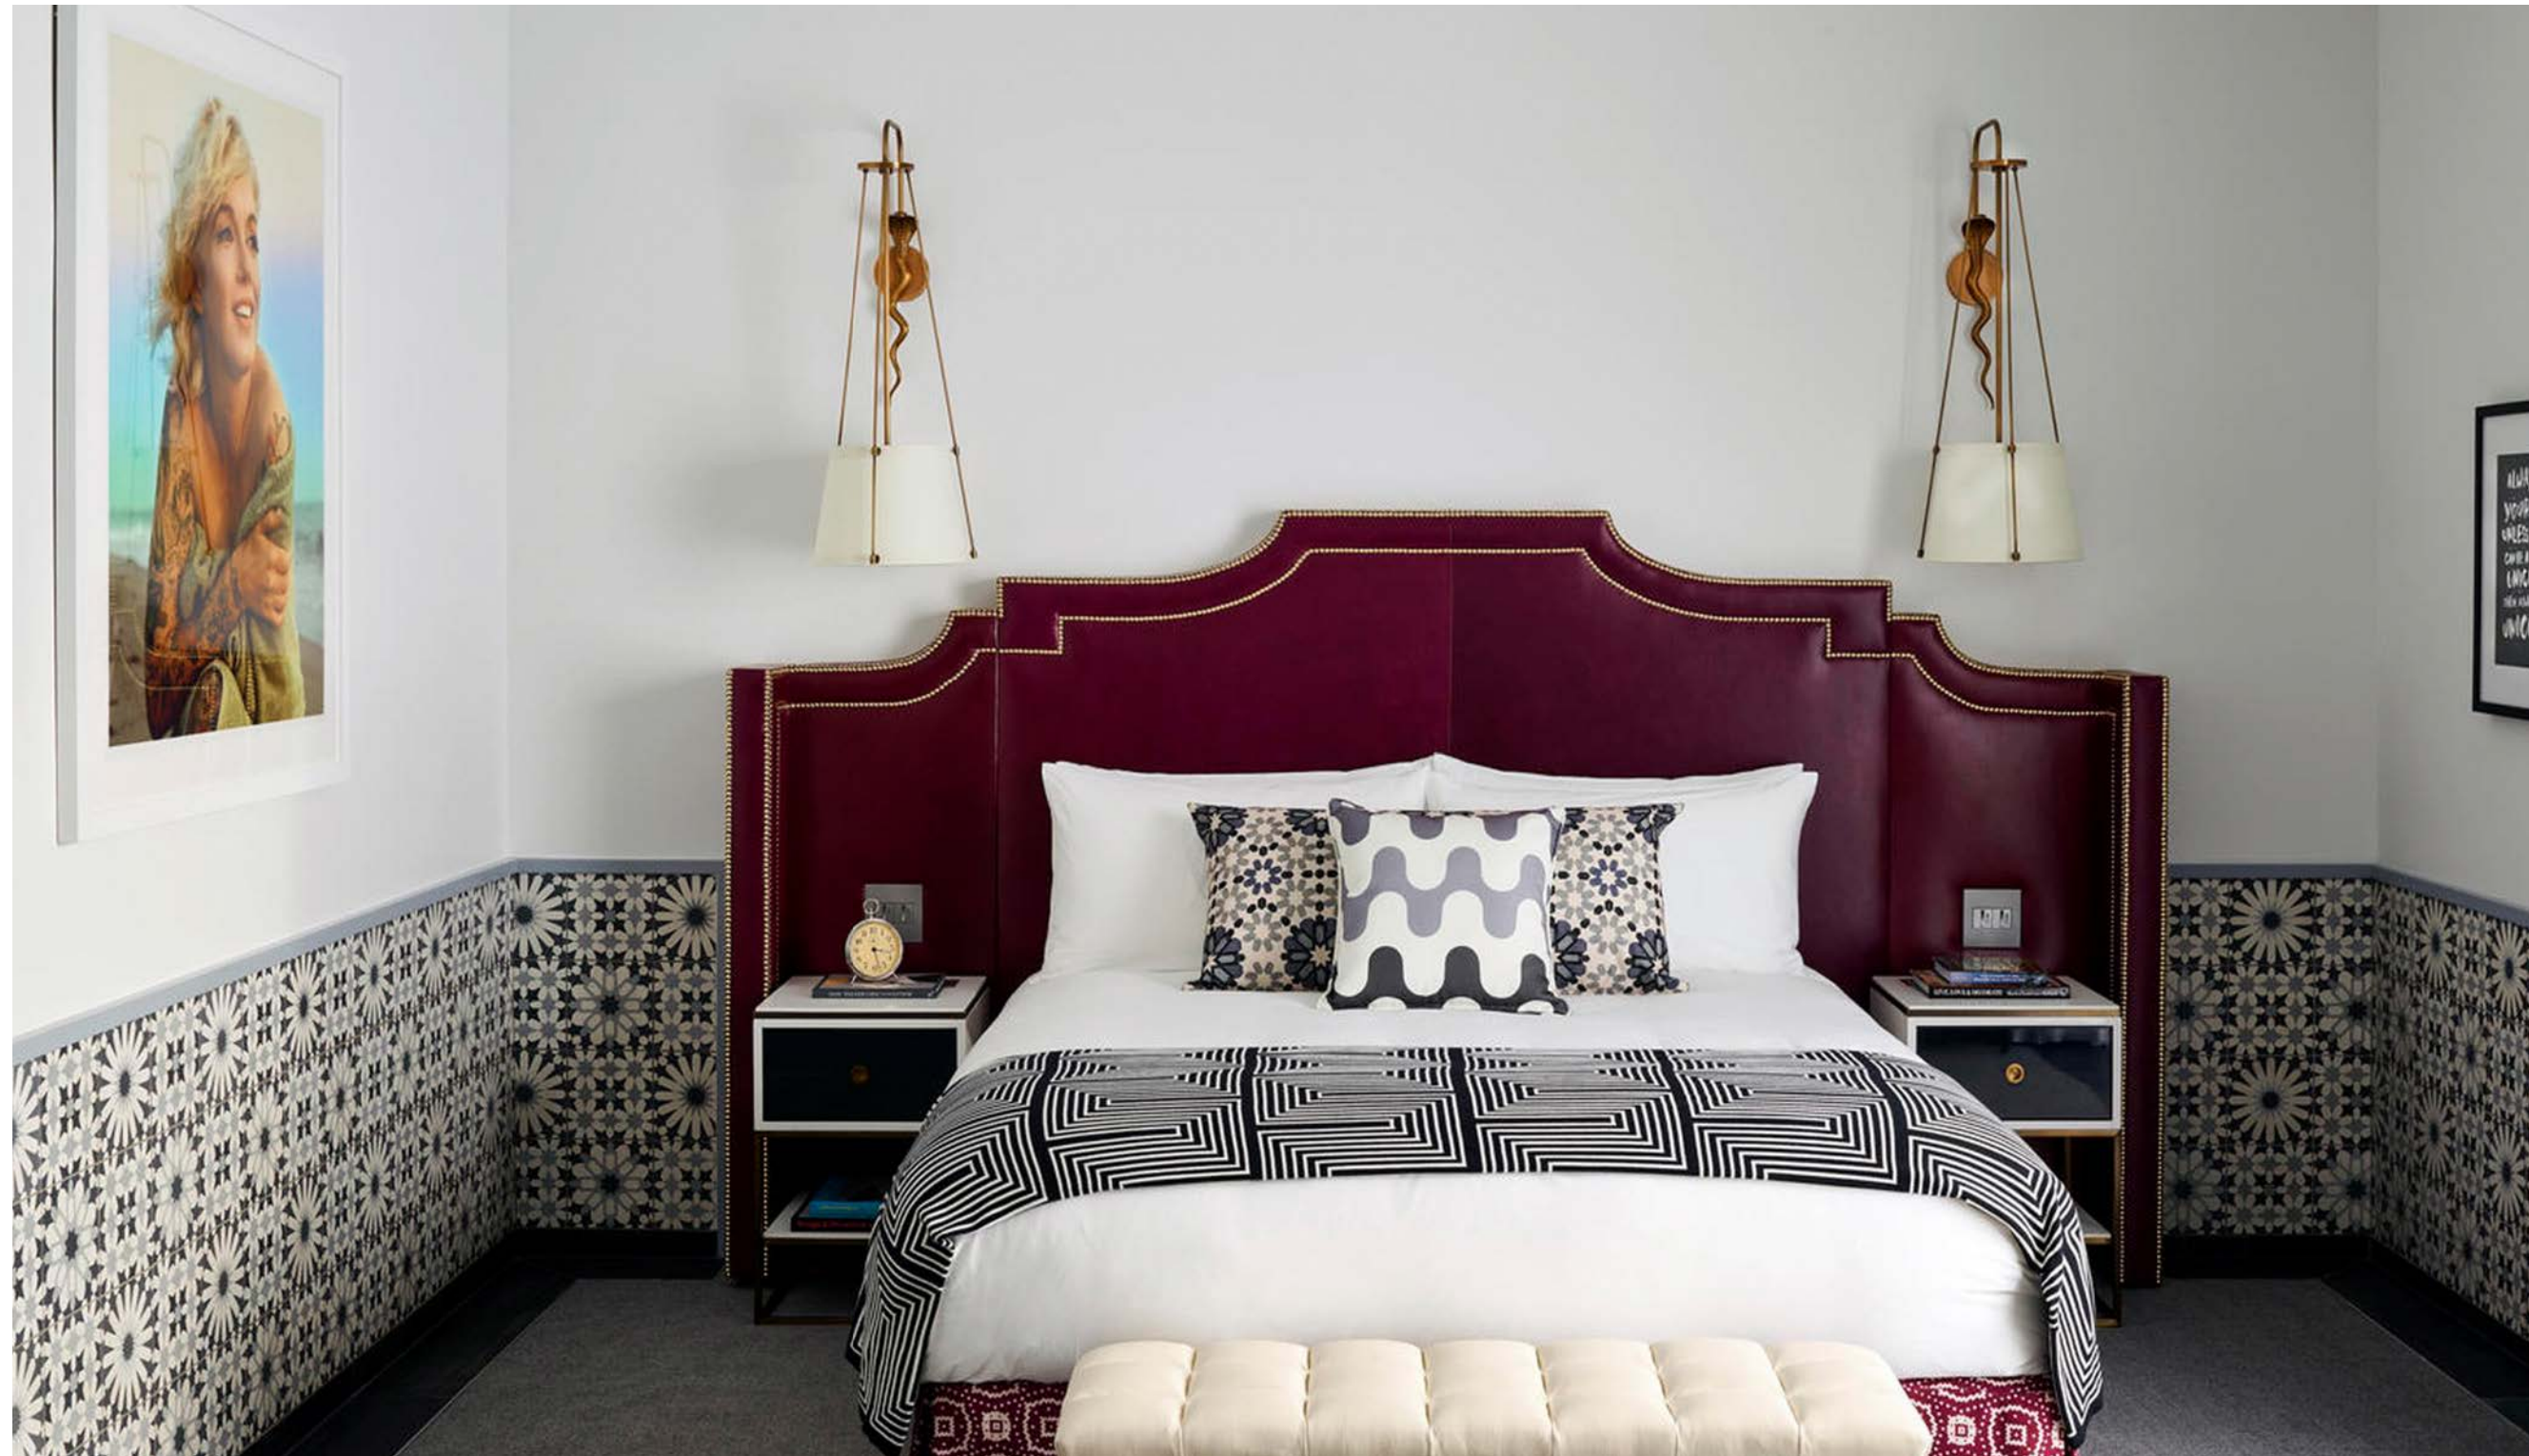

Hotel Californian, Santa Barbara, CA
Designer: Martyn Lawrence-Bullard Design
Purchaser: Project Dynamics
Wall panel, platform realized by Eric Brand